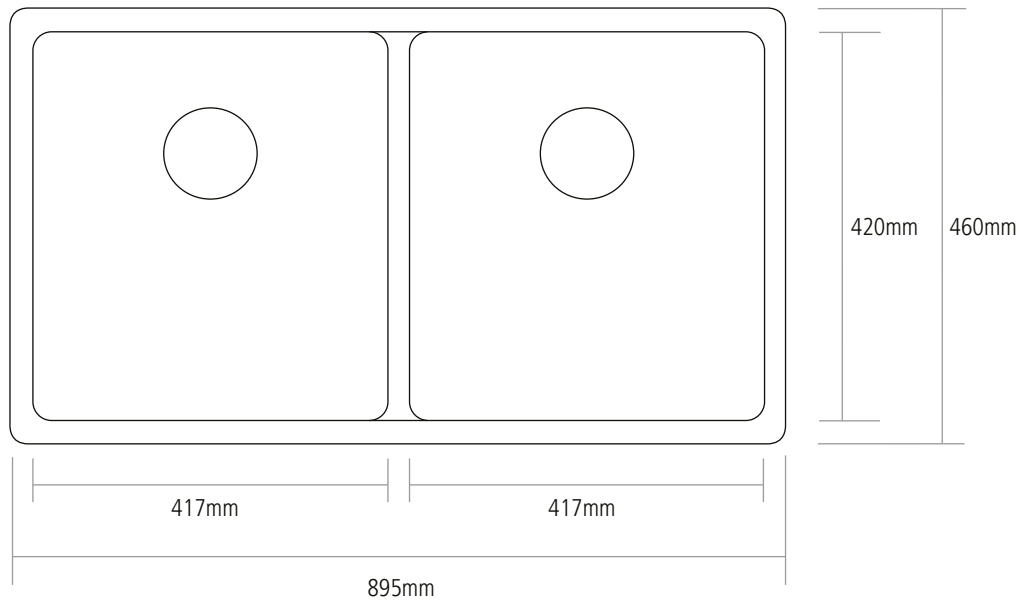

# DIMENSIONS

**SINK TAPPERS FROM TOP TO  
BOTTOM BY APPROX. 8MM**  
**OVERALL SINK DEPTH: 220MM**  
**BOWL DEPTH: 194MM**  
**MIN. BASE UNIT: 900MM**

NOTE: All sink dimensions may vary by plus-or-minus 2%

NOTE: All sink dimensions may vary by plus-or-minus 2%