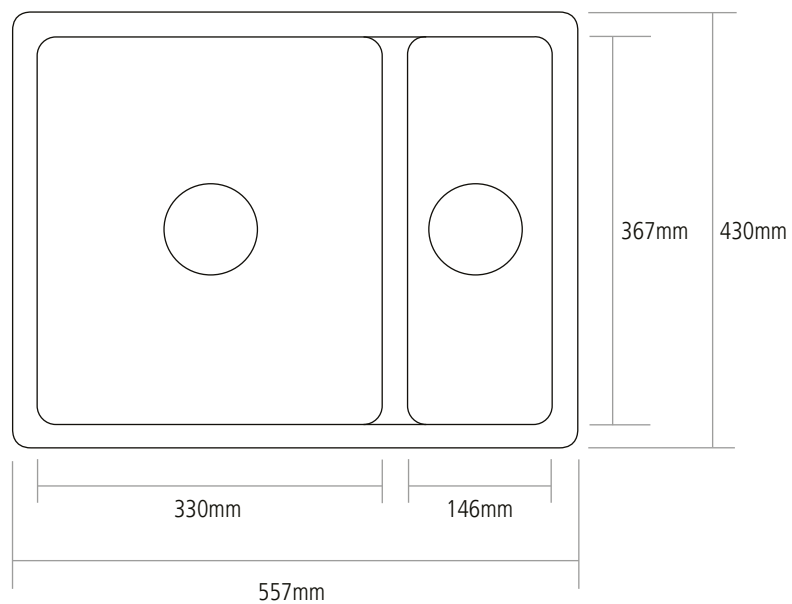

DIMENSIONS

MAIN BOWL DEPTH: 189MM

SMALL BOWL DEPTH: 189MM

OVERALL SINK DEPTH: 220MM

MIN. BASE UNIT: 600MM

INSET CUT-OUT SIZE: 535 x 408MM

NOTE: All sink dimensions may vary by plus-or-minus 2%

NOTE: All sink dimensions may vary by plus-or-minus 2%