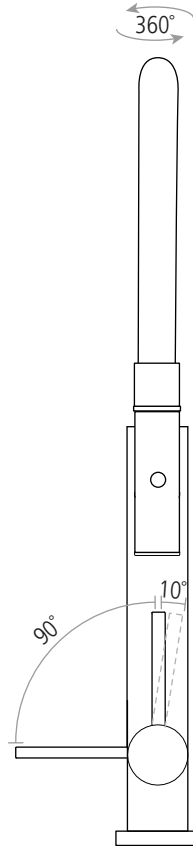

DIMENSIONS

Worktop cut-out 35mm required