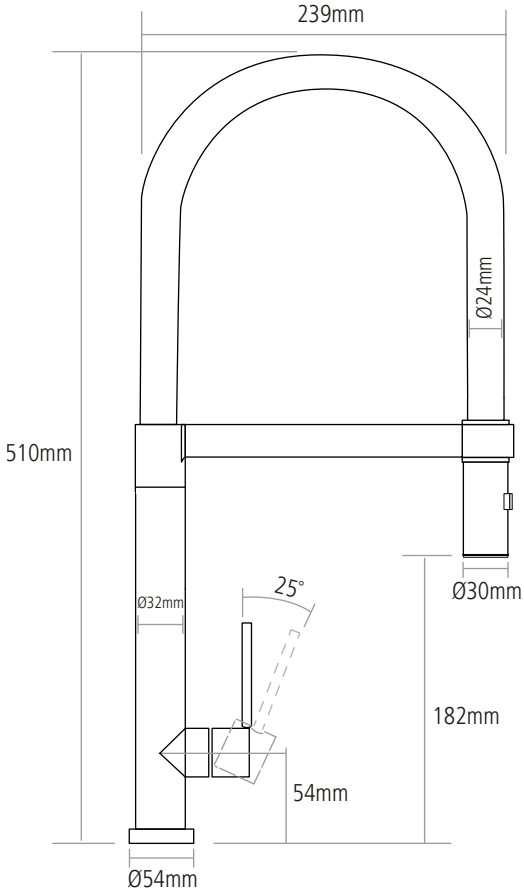

DIMENSIONS

Worktop cut-out 35mm required