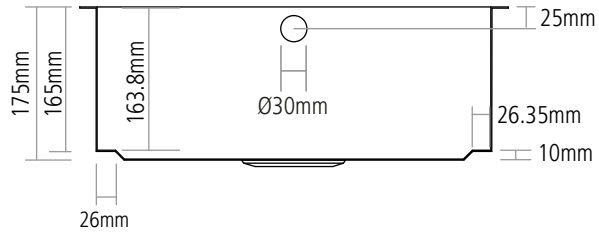

DIMENSIONS

BOWL DEPTH: 175MM

MIN. BASE UNIT: 500MM

NOTE: For cut-out shape go to www.caple.co.uk for template