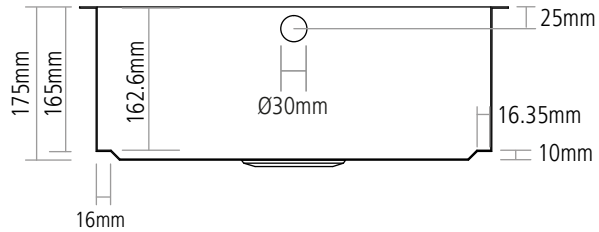

DIMENSIONS

BOWL DEPTH: 175MM

MIN. BASE UNIT: 500MM

NOTE: For cut-out shape go to www.caple.co.uk for template