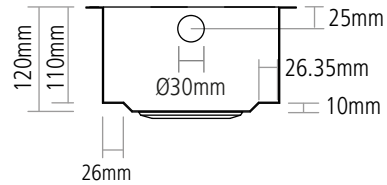

# DIMENSIONS

BOWL DEPTH: 120MM

MIN. BASE UNIT: 300MM

NOTE: For cut-out shape go to [www.caple.co.uk](http://www.caple.co.uk) for template