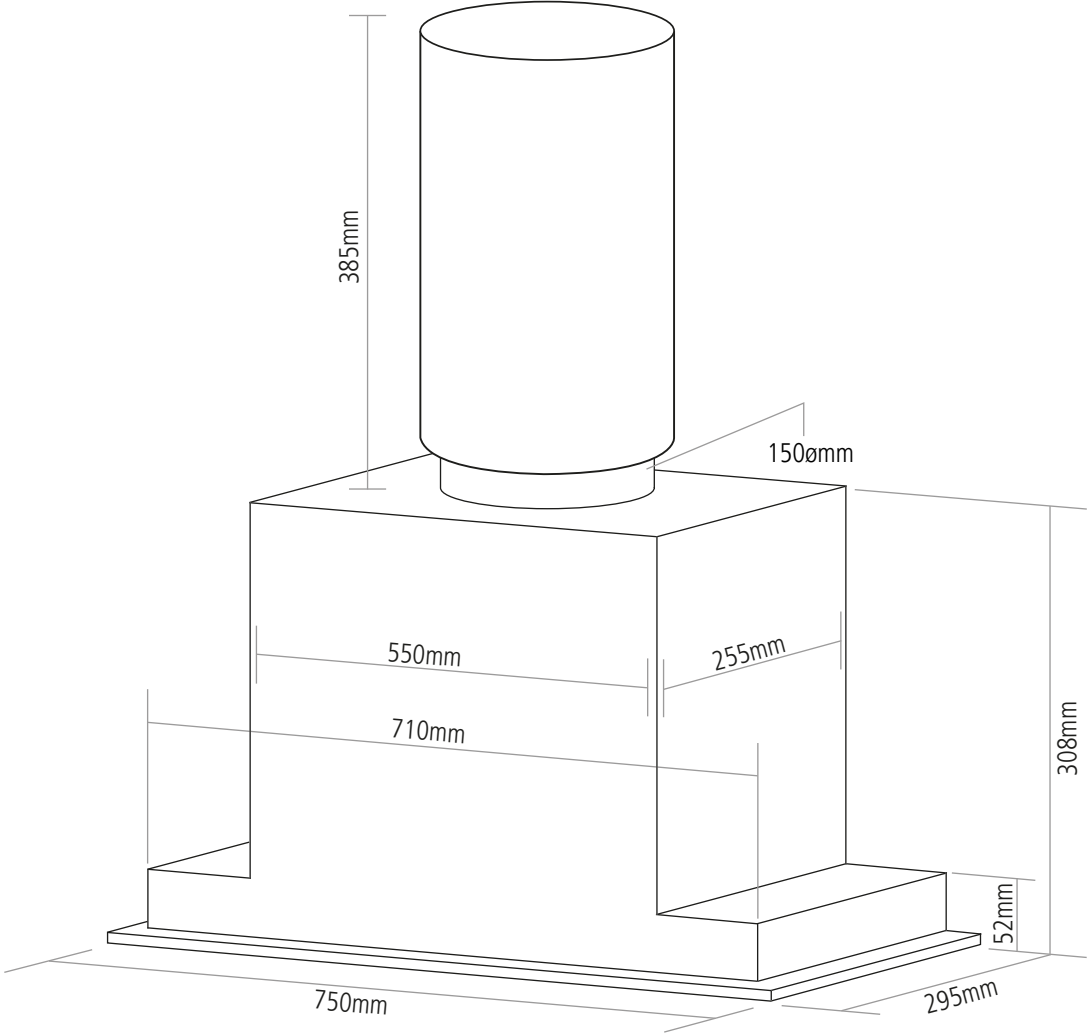

DIMENSIONS

*Min wall cabinet height 720mm. Always check dimensions.