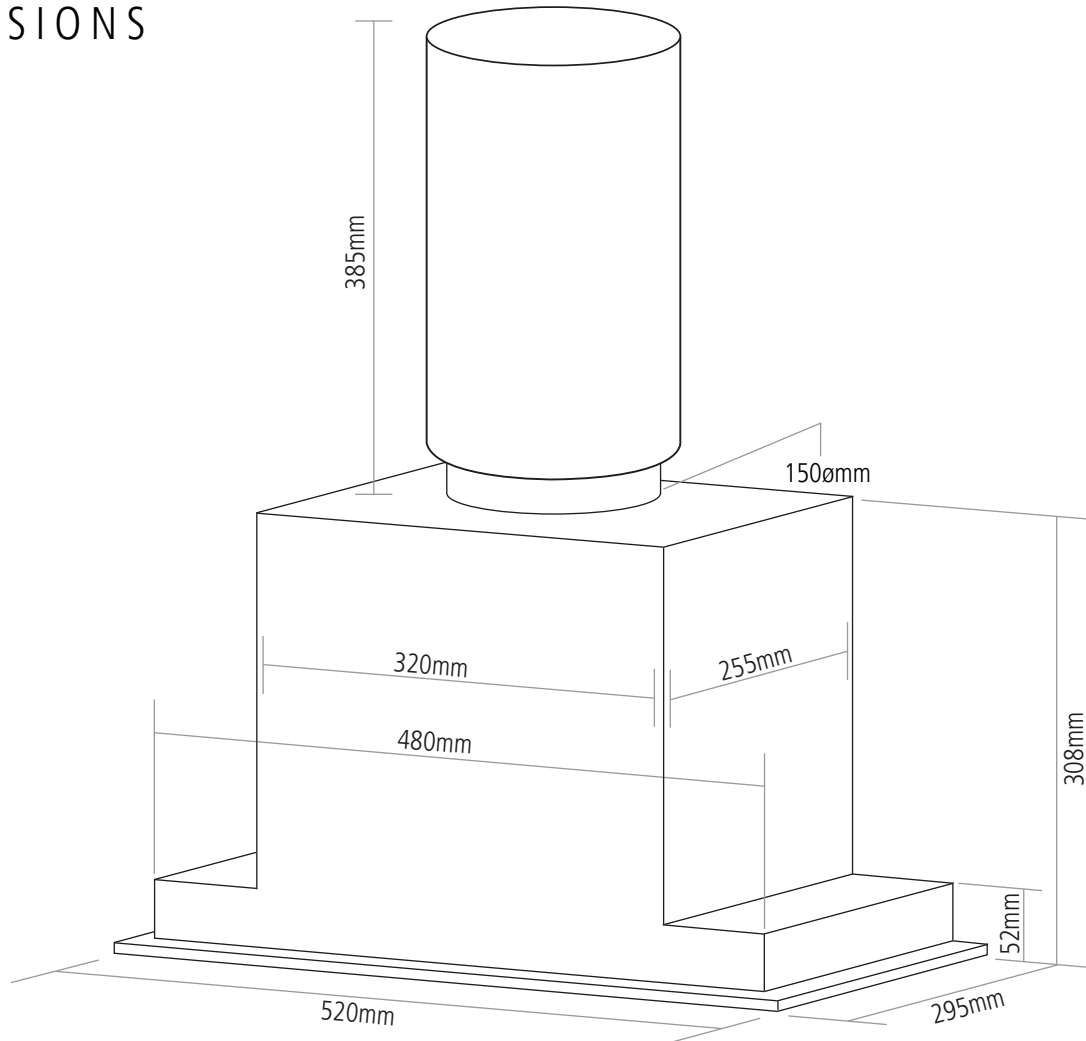

# DIMENSIONS

\*Min wall cabinet height 720mm. Always check dimensions.