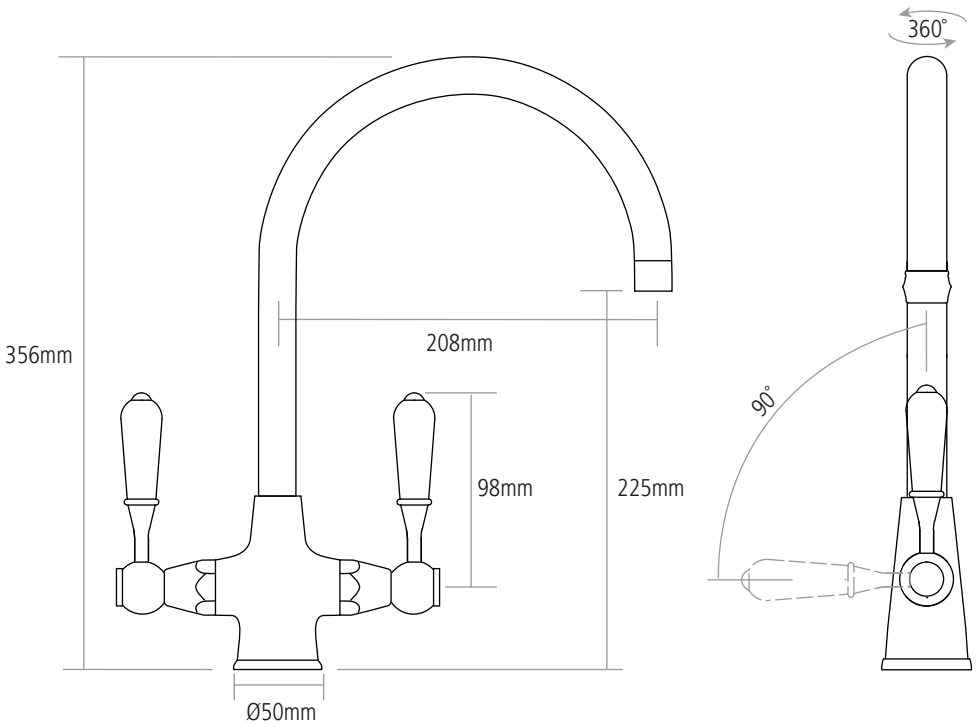

DIMENSIONS

Worktop cut-out 35mm required