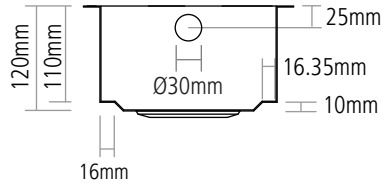

DIMENSIONS

BOWL DEPTH: 120MM

MIN. BASE UNIT: 300MM

NOTE: For cut-out shape go to www.caple.co.uk for template