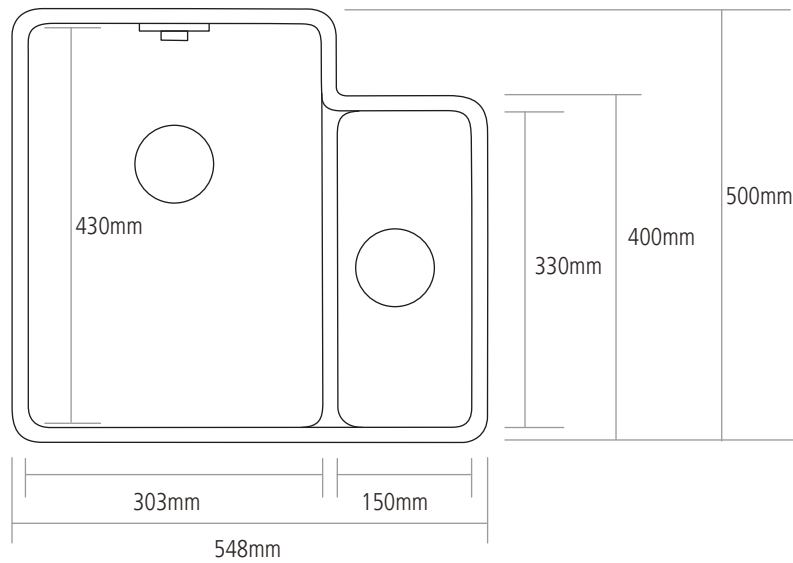

# DIMENSIONS

---

**BOWL DEPTH:** 200MM

**OVERALL SINK DEPTH:** 225MM

**MIN. BASE UNIT:** 600MM

---

**NOTE:** All sink dimensions may vary by plus-or-minus 2%