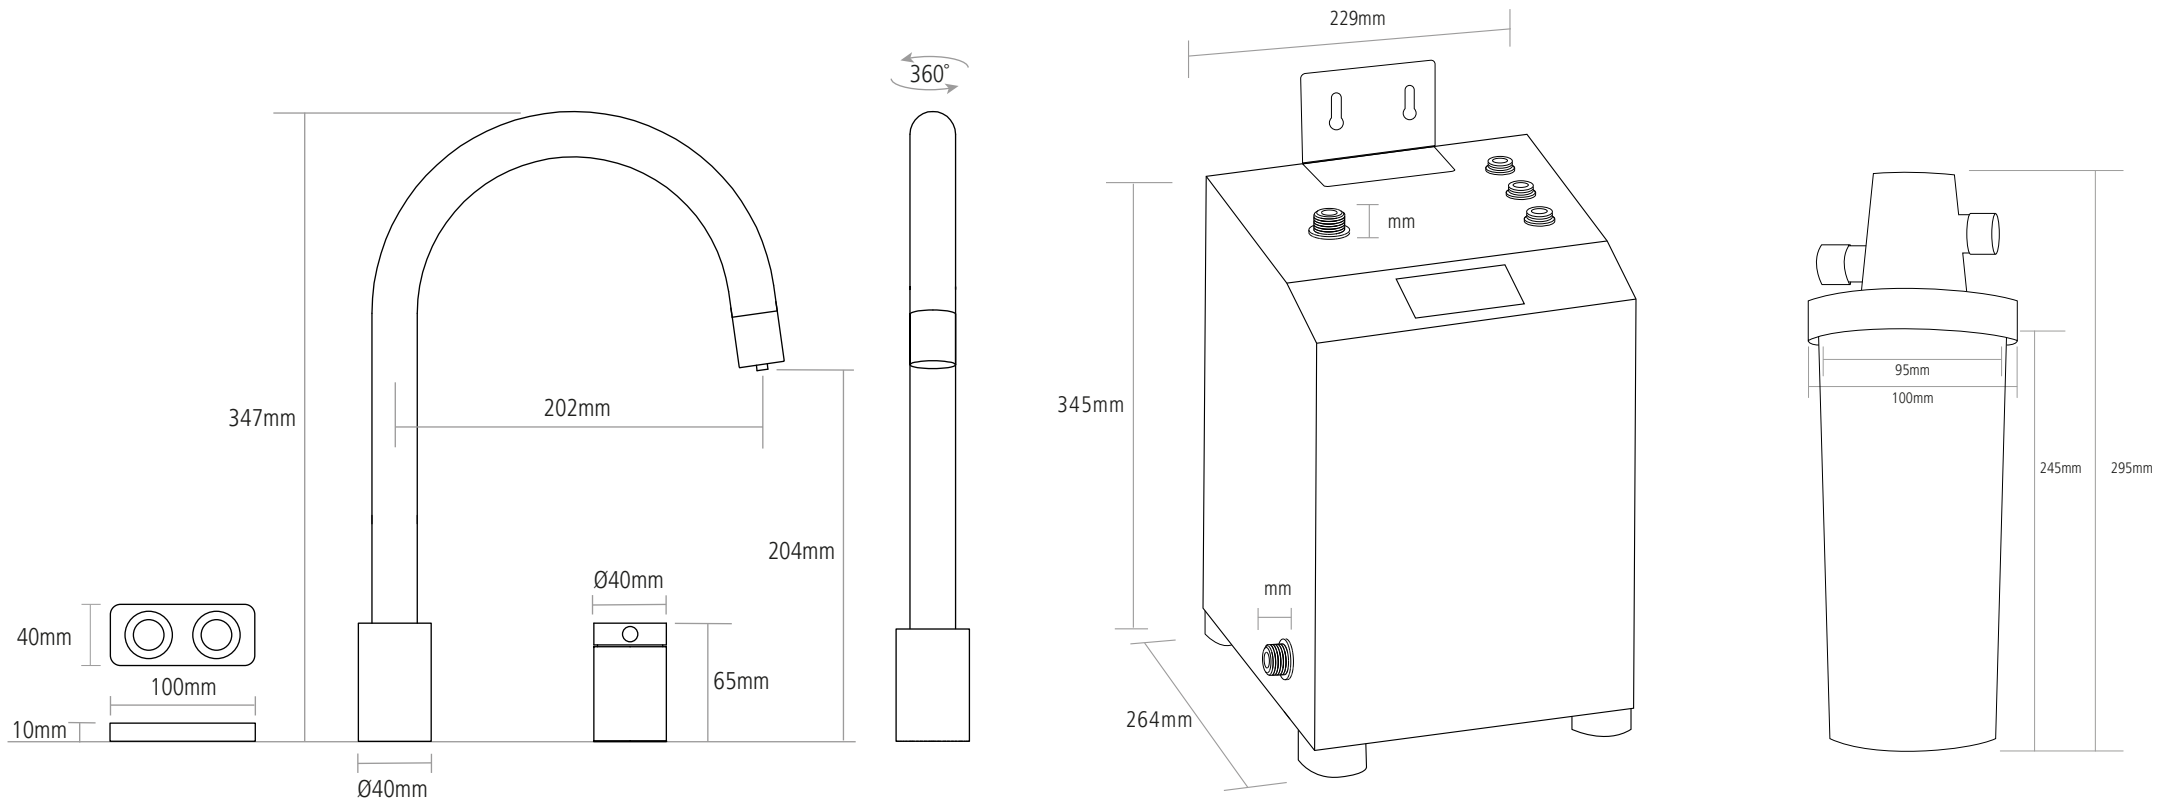

DIMENSIONS

Worktop cut-outs 35mm required