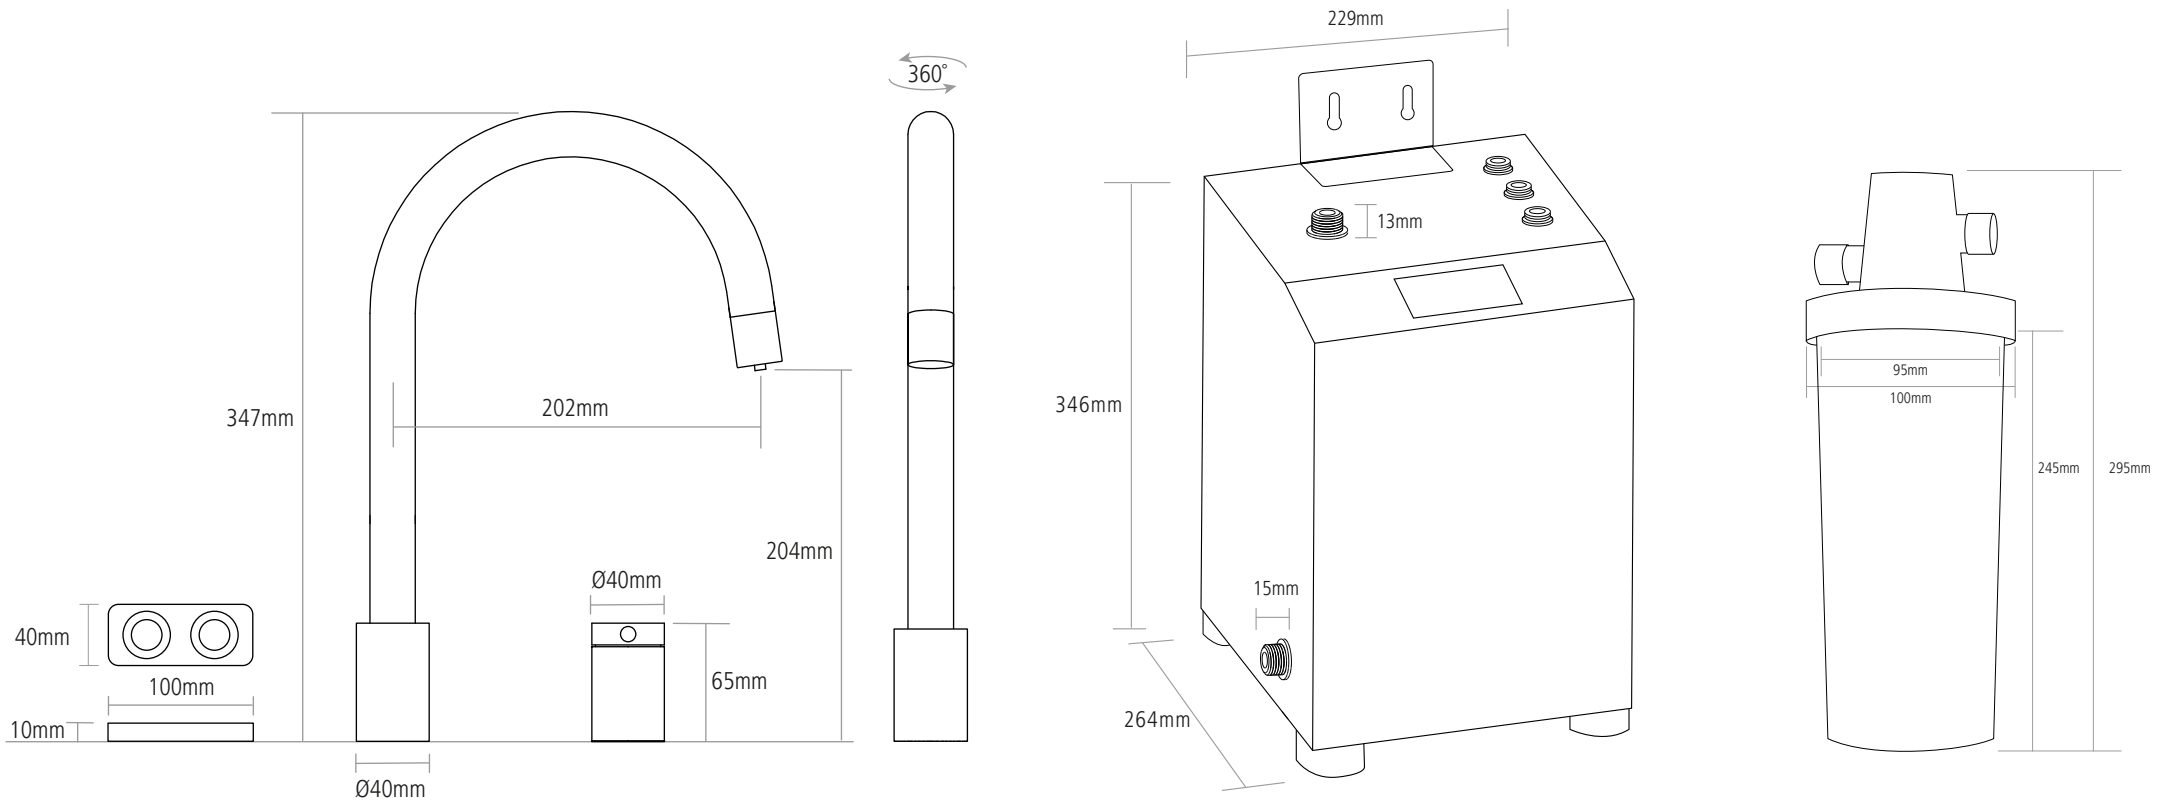

DIMENSIONS

Worktop cut-outs 35mm required