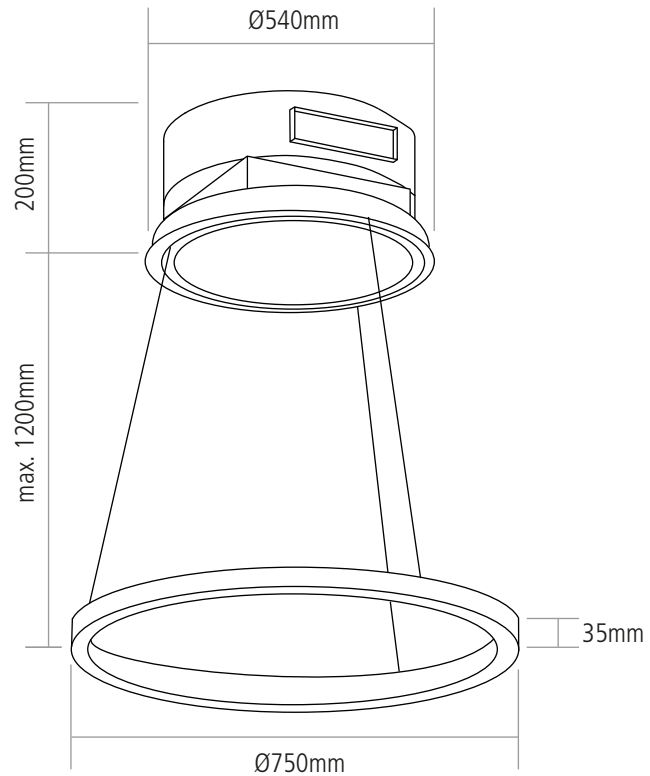

DIMENSIONS

For installation create a false ceiling with a round niche of 510mm, with minimum height of 220mm.