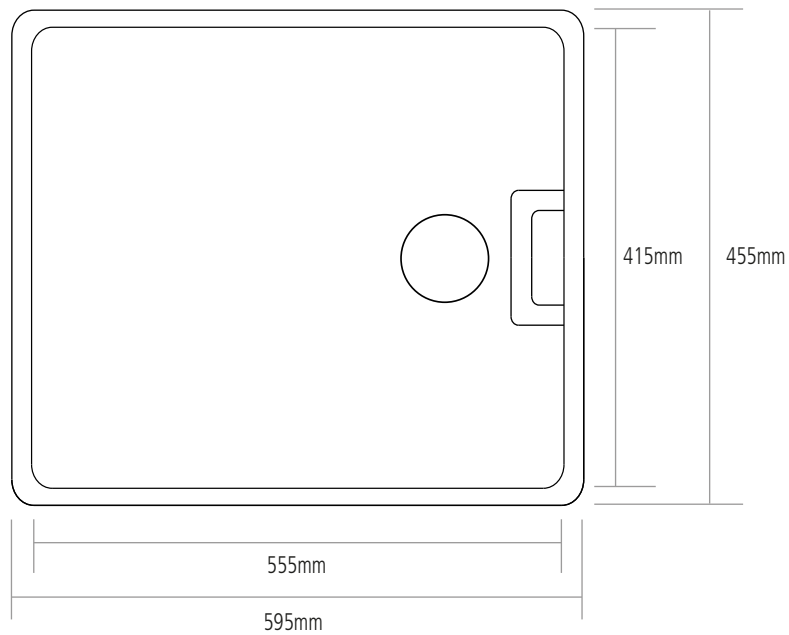

# DIMENSIONS

---

**BOWL DEPTH:** 218MM

**OVERALL SINK DEPTH:** 250MM

**MIN. BASE UNIT:** 600MM

**SINK TAPPERS FROM TOP TO**

**BOTTOM BY APPROX. 7MM**

---

NOTE: All sink dimensions may vary by plus-or-minus 2%