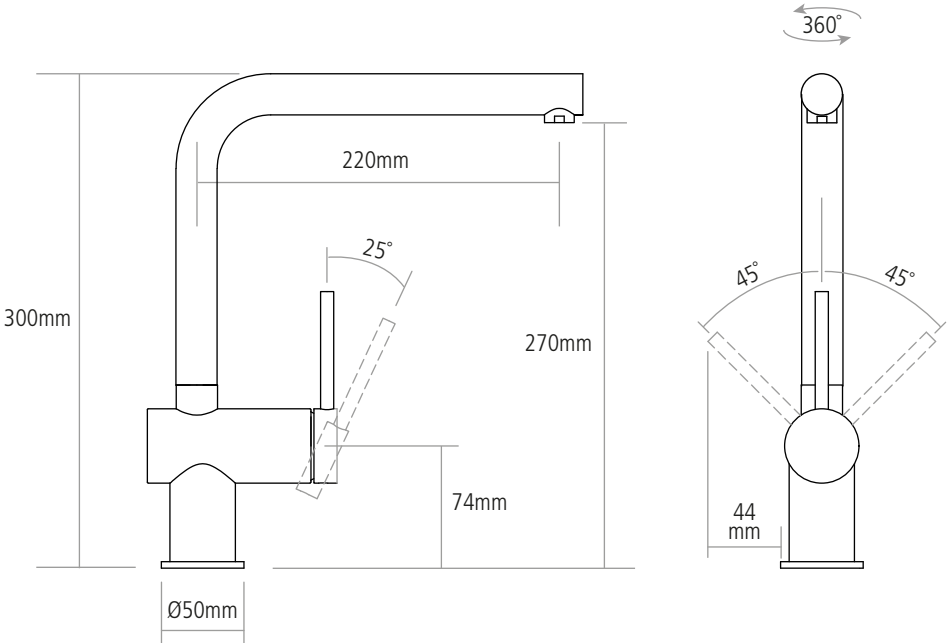

DIMENSIONS

Worktop cut-out 35mm required