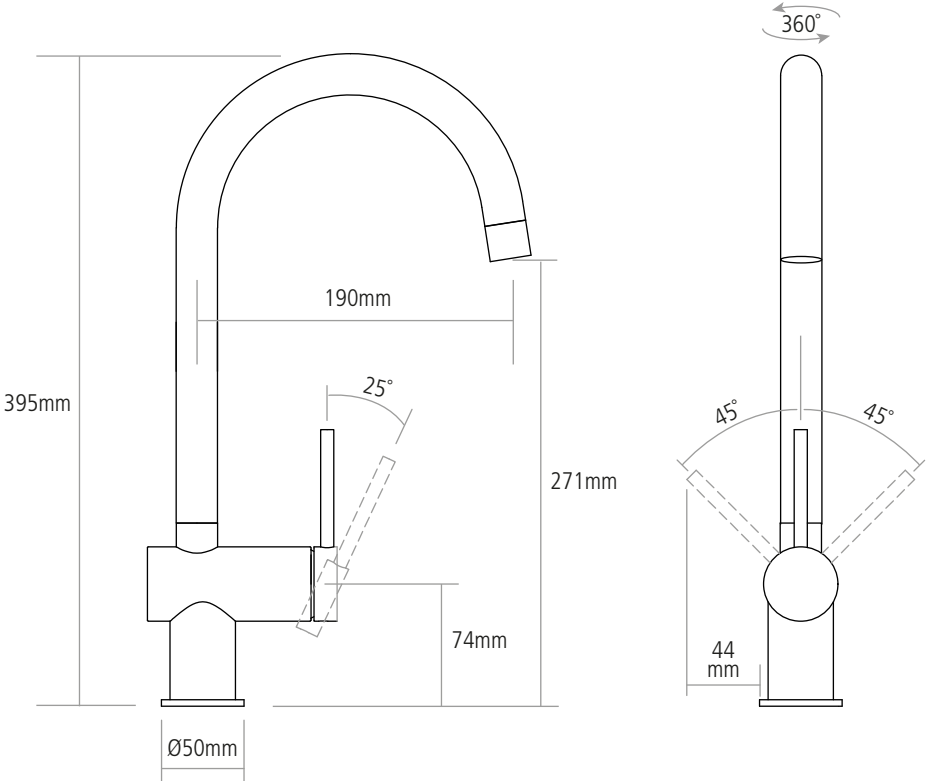

DIMENSIONS

Worktop cut-out 35mm required