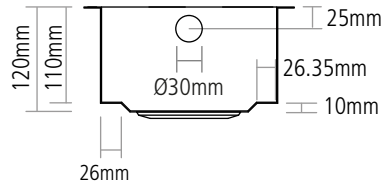

# DIMENSIONS

**BOWL DEPTH:** 120MM

**MIN. BASE UNIT:** 300MM

**INSET CUT-OUT SIZE:** 274 X 424MM

**NOTE:** For cut-out shape go to [www.caple.co.uk](http://www.caple.co.uk) for template