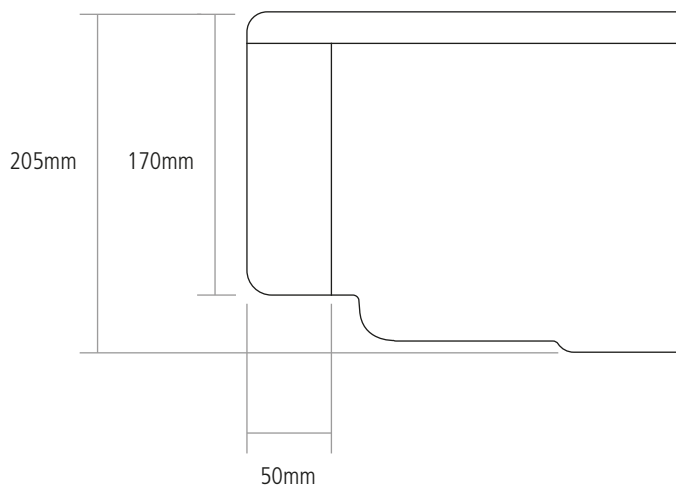

DIMENSIONS

FRONT FACE HEIGHT: 170MM
BOWL DEPTH: 180MM
OVERALL SINK DEPTH: 205MM
MIN. BASE UNIT: 800MM

NOTE: All sink dimensions may vary by plus-or-minus 2%

SIDE VIEW

FRONT VIEW