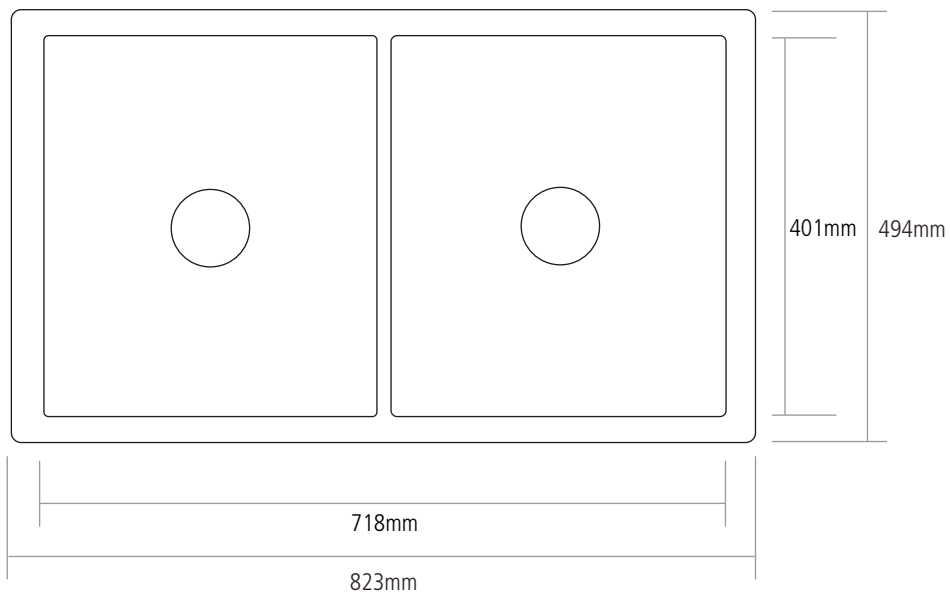

DIMENSIONS

FRONT FACE HEIGHT: 170MM
BOWL DEPTH: 180MM
OVERALL SINK DEPTH: 205MM
MIN. BASE UNIT: 800MM

NOTE: All sink dimensions may vary by plus-or-minus 2%

SIDE VIEW

FRONT VIEW