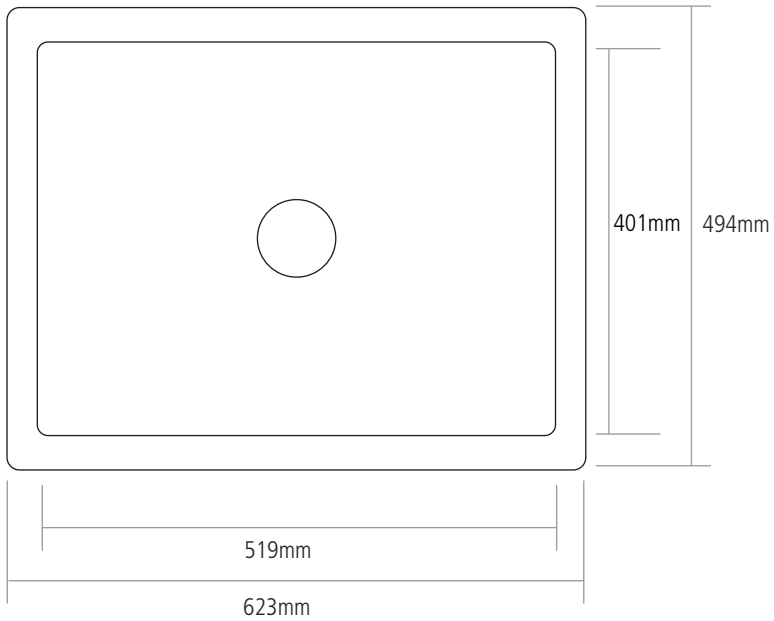

DIMENSIONS

FRONT FACE HEIGHT: 170MM
BOWL DEPTH: 185MM
OVERALL SINK DEPTH: 205MM
MIN. BASE UNIT: 600MM

NOTE: All sink dimensions may vary by plus-or-minus 2%

SIDE VIEW

FRONT VIEW