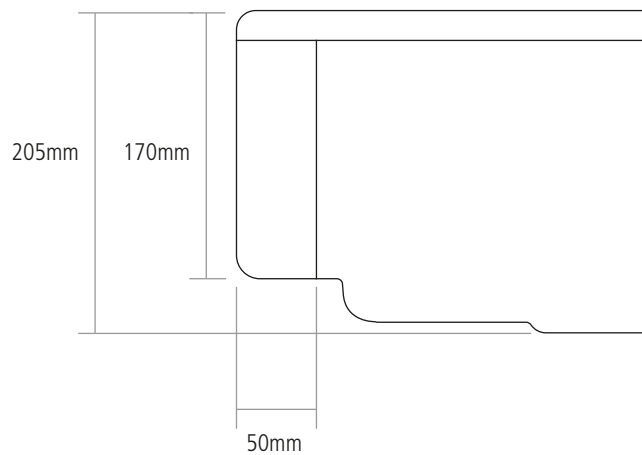

DIMENSIONS

FRONT FACE HEIGHT: 170MM
BOWL DEPTH: 185MM
OVERALL SINK DEPTH: 205MM
MIN. BASE UNIT: 600MM

NOTE: All sink dimensions may vary by plus-or-minus 2%

SIDE VIEW

FRONT VIEW