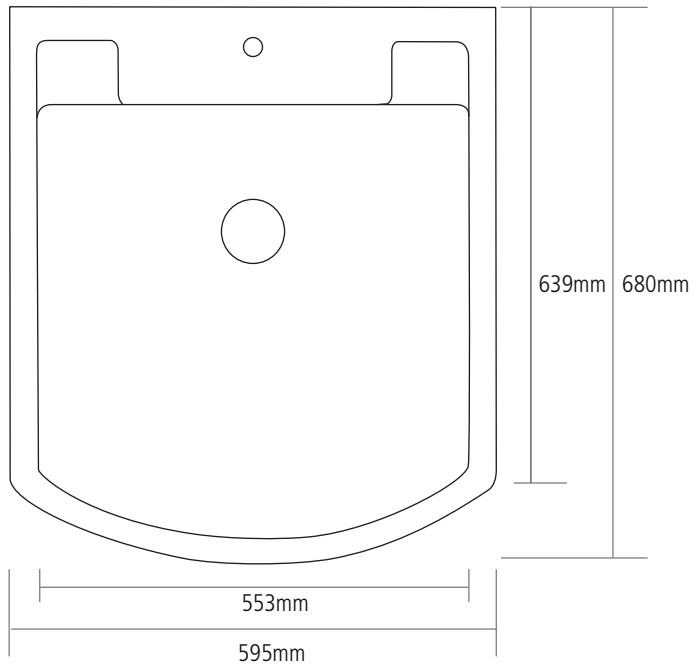

DIMENSIONS

BOWL DEPTH: 200MM

OVERALL SINK DEPTH: 220MM

MIN. BASE UNIT: 600MM

NOTE: All sink dimensions may vary by plus-or-minus 2%