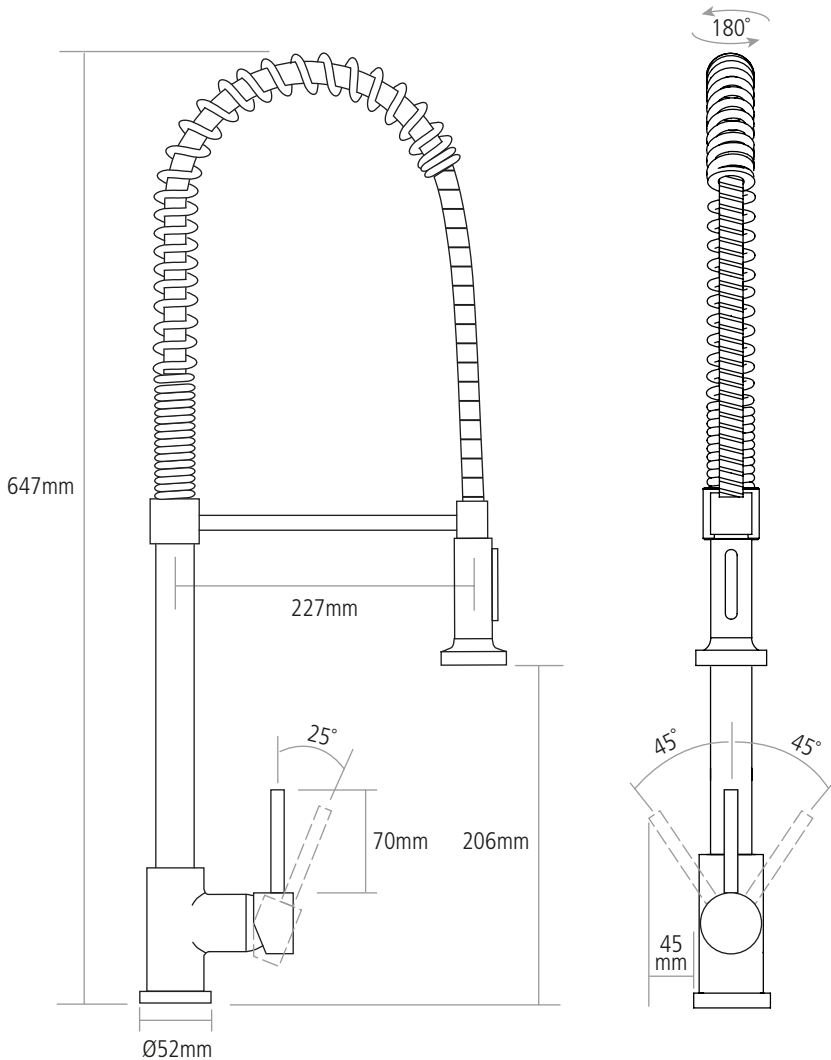

DIMENSIONS

Worktop cut-out 35mm required
Note: Pull-out hose extended by 600mm