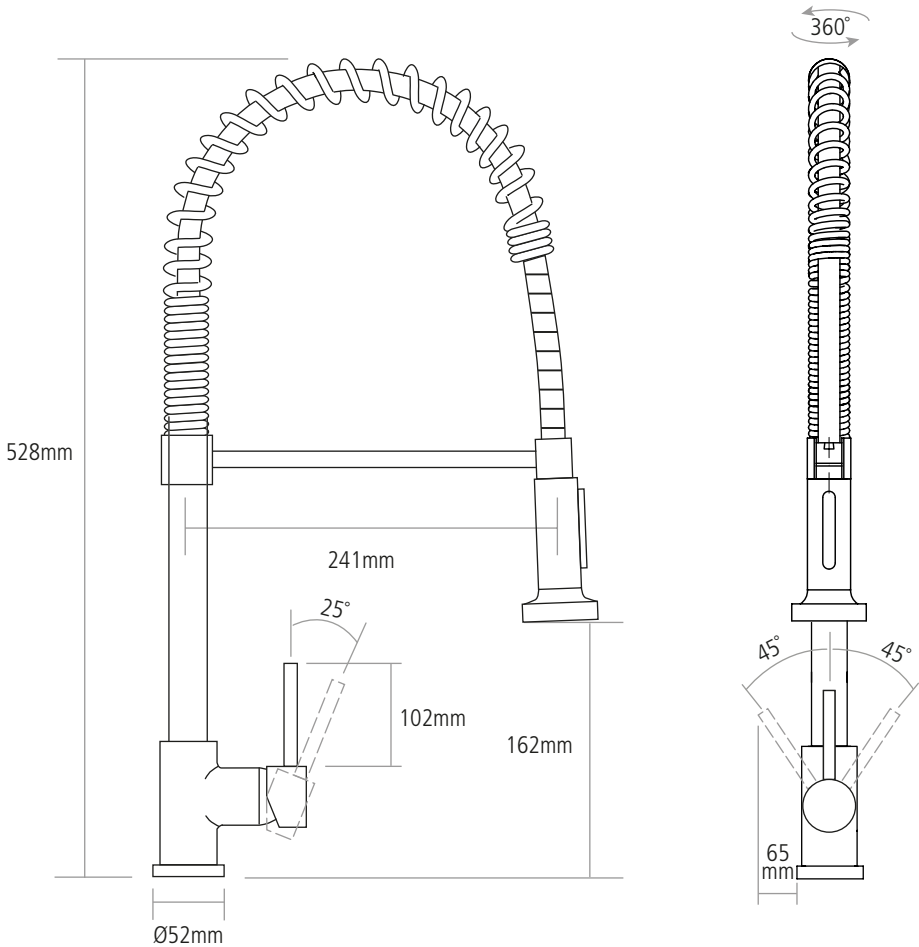

DIMENSIONS

Worktop cut-out 35mm required