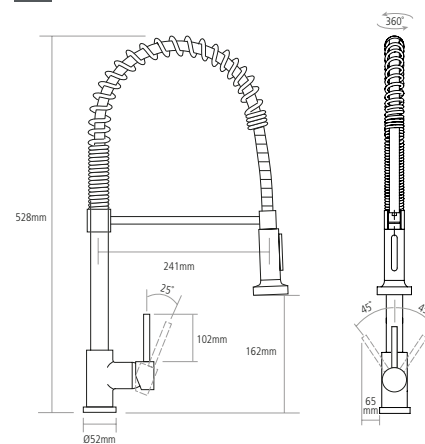

RAWLING SPRAY

PRODUCT CODE

RAW2/CH

FINISH AVAILABLE

Polished chrome and black

GENERAL FEATURES

- Single lever design
- Minimum 0.5 bar pressure required
- Single lever ceramic valve
- Single flow
- Push button spray head
- Black hose

← DIMENSIONS

Worktop cut out 35mm required