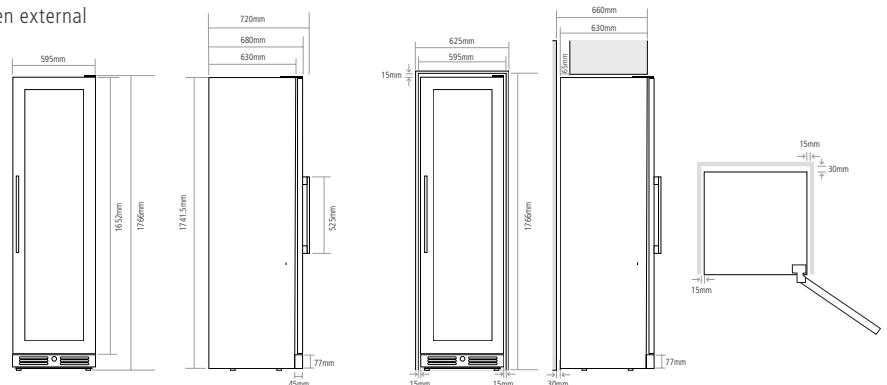

### DIMENSIONS

h: 1766mm

temperature drops

- High temperature and open door alarm
- Upper zone has 1 wine glass rack and 2 sliding shelves
- Middle zone has 2 sliding shelves and 1 display shelf
- Lower zone has 3 sliding shelves and 1 base shelf
- 100% CFC/HFC free
- Toughened UV protected glass door
- Stainless steel handle
- Wine labels and holders included
- Door lock
- Air ventilation through plinth grille

### CAPACITY

- 14.23 Cu ft/404 Litre total net capacity
  - 15.86 Cu ft/499 Litre total gross capacity
  - Stores max.111 Bordeaux style wine bottles 750ml [22 bottles in upper zone, 45 bottles in middle zone and 44 bottles in lower zone] If Wine Glass Rack is replaced by WSHELF1, upper zone capacity increases to 44 bottles.
- Bottle stacking diagrams available at [caple.co.uk](http://caple.co.uk)

### DIMENSIONS