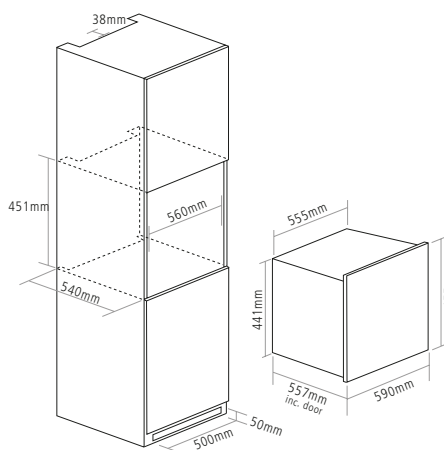

SENSE IN-COLUMN SINGLE ZONE WINE CABINETS

PRODUCT CODE

WC6411

DIMENSIONS

h:455mm

PERFORMANCE

e Energy class F
Noise class C
Energy consumption
100kWh/yr
Ambient temperature
16°C - 32°C
Temperature range
5°C - 18°C
Humidity range >65%RH
Quiet operation 37dB[A]

CAPACITY

- 1.91 Cu ft/54 Litre total net capacity
 - 2.08 Cu ft/59 Litre total gross capacity
 - Stores max. 21 Bordeaux style wine bottles 750ml
- Bottle stacking diagrams available at caple.co.uk

OPTIONAL EXTRAS

- 6 Wine labels [WINELABEL]
- Visit caple.co.uk for full range

DIMENSIONS

DIMENSIONS

DOOR OVERHANG