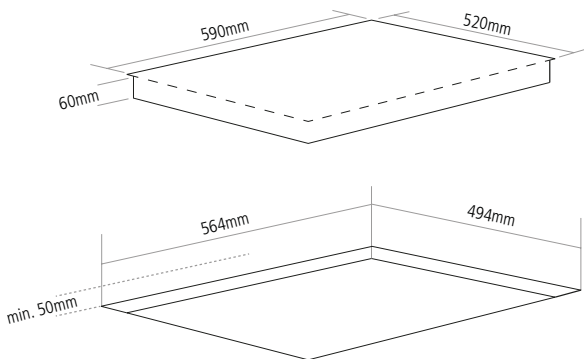

CAPLE CARE
FREE 2 YEAR
PARTS & LABOUR
GUARANTEE

INDUCTION HOB

DIMENSIONS

Features

AUTOMATIC PAN DETECTION

This feature detects when a suitable pan has been placed on a cooking zone, helping to eliminate the possibility of the hob being activated by a non-suitable object.

PRODUCT CODE

C844i

DIMENSIONS

↔ w:590mm

FINISH AVAILABLE

■ Black glass

COOKING OUTPUT

4 Induction Zones

- 2 Dia. 160mm - 1.5kW
- 2 Dia. 180mm - 2kW

INSTALLATION

- Rated load 7kW
- Fuse rating 25A

FEATURES

- Frameless
- Touch control
- 9 Level digital power display for each zone
- 99 Minute minder
- Child safety lock
- Residual heat indicators
- Automatic safety shut-off
- Automatic pan detection
- Programmable timer for one zone to set finish time [up to 99 mins]
- Anti-overheat
- Anti overflow