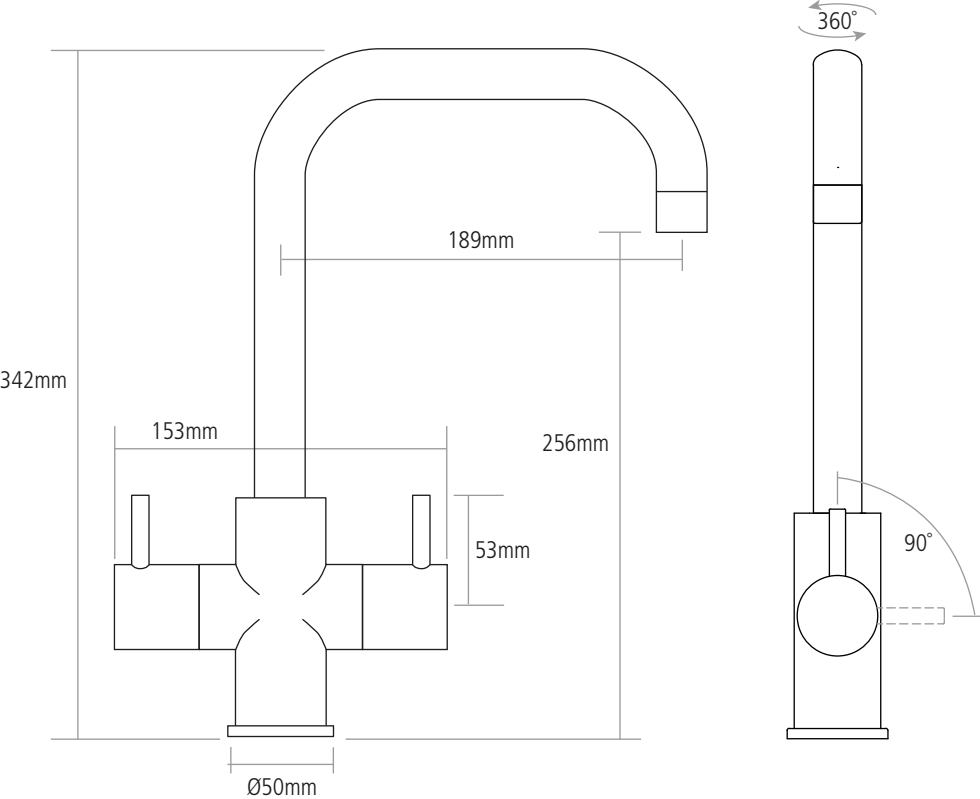

DIMENSIONS

Worktop cut-out 35mm required