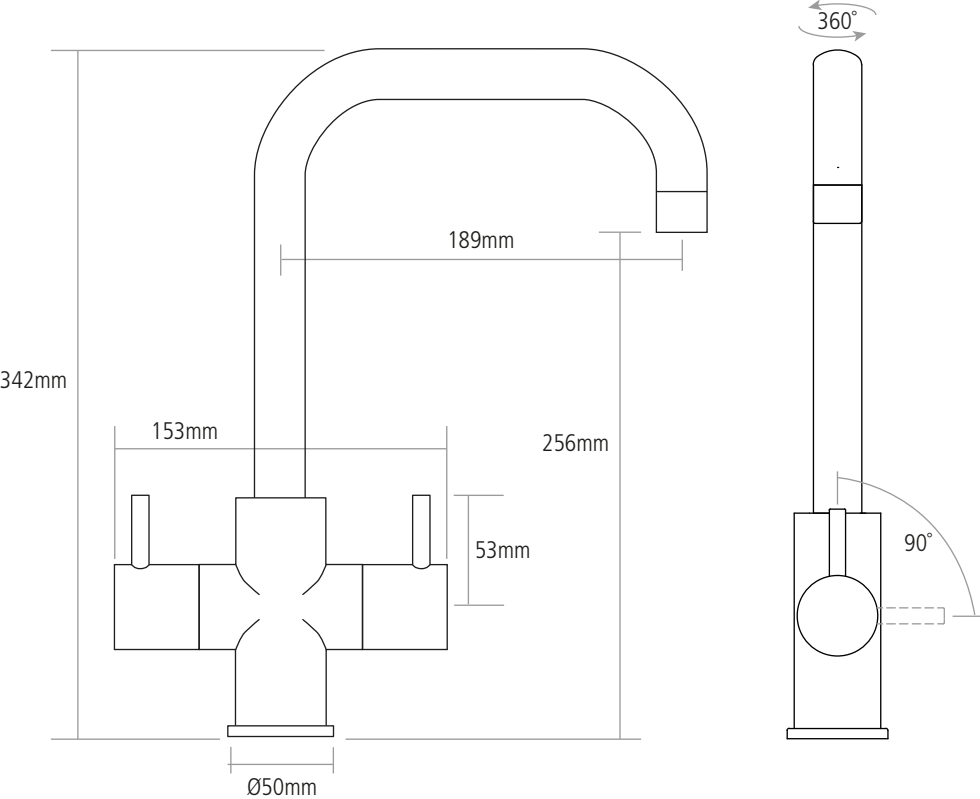

DIMENSIONS

Worktop cut-out 35mm required