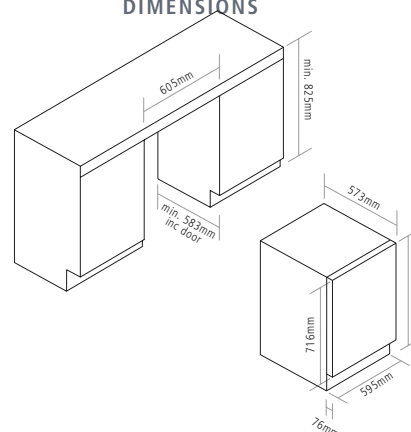

### DIMENSIONS

w:595mm

### GENERAL FEATURES

- Black glass doors
- Shelves can accommodate 750ml Bordeaux, Burgundy and Champagne bottles
- No-frost compressor cooling technology maintains a consistent temperature
- Dual side-by-side temperature zones, independently controlled [both zones suitable for either serving or storage]
- Touch controls and white LED display
- Converts into a can chiller using optional glass shelving [shown]
- UV/heat-free white LED lighting [switchable]
- Vibration free
- Adjustable height to fit 100 - 150mm plinth
- Stainless steel square handles
- Fan circulated cool air for even temperature distribution
- Beech shelves
- 5 Sliding shelves and 1 base shelf per zone
- 100% CFC/HFC free
- Toughened UV protected glass door
- 2 Humidity control water tanks
- Black cabinet interior and exterior
- Recessed for fitting furniture plinth
- Air ventilation through plinth grille
- Supplied with stainless steel universal plinth grille w:525mm

### CAPACITY

- 4.20 Cu ft/119 Litre total net capacity
  - 4.73 Cu ft/134 Litre total gross capacity
  - Stores max. 38 Bordeaux style wine bottles 750ml [19 bottles per zone]
- Bottle stacking diagrams available at [caple.co.uk](http://caple.co.uk)

### DIMENSIONS