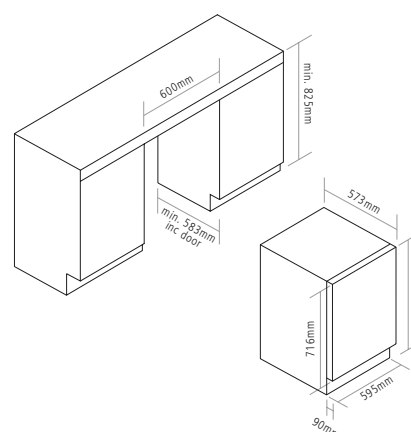

DIMENSIONS

Features

CHAMPAGNE SHELVES

The easy-slide beech shelves are non-scratch so they won't damage bottle labels. If Champagne is your drink of choice, the slatted design allows you to store larger bottles so you're prepared for any special occasion.