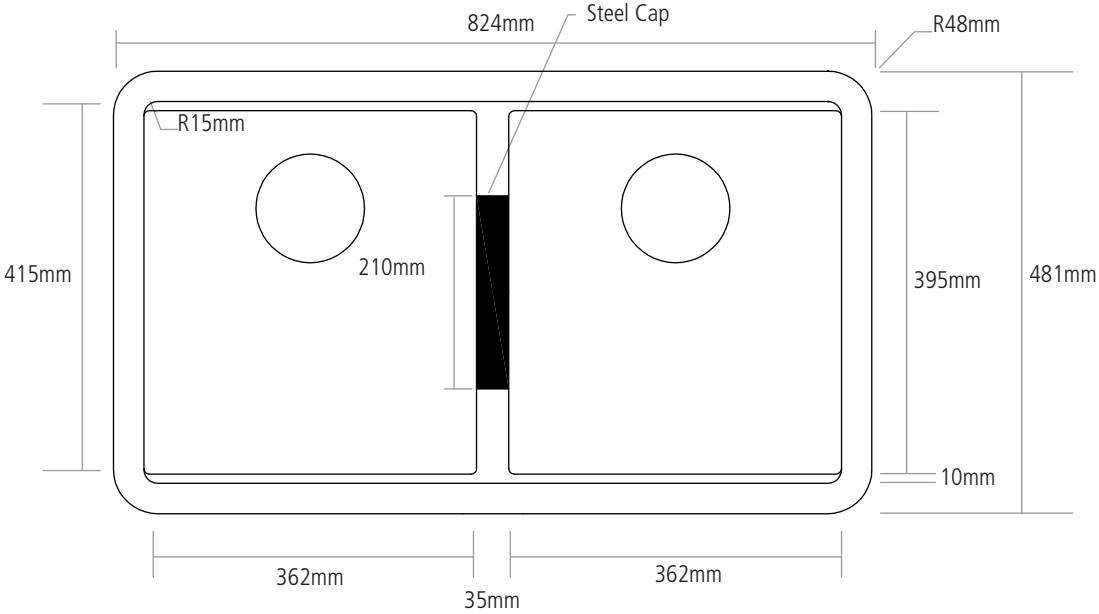

DIMENSIONS

BOWL DEPTH: 240MM

MIN. BASE UNIT: 900MM