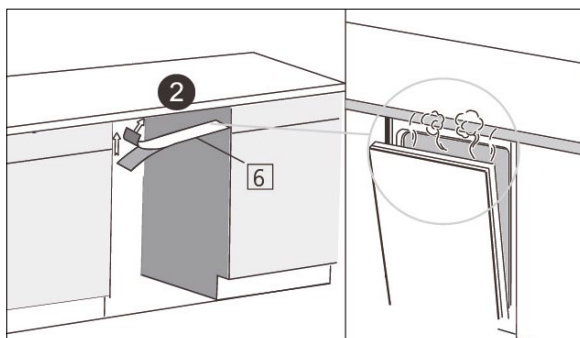

DISHWASHER INSTALLATION

DI642 & DI653 INSTALLATION

1	ST4*14	x14	6	x1	
2	ST3.5 x 45	x4	7	x2	
3	ST3.5 x 25	x2	8	x2	
4	x2	x2	9	x2	
5	ST3.5 x 16	x2	10	x2	

CUT-OUT DIMENSIONS

Please note image is not to scale.