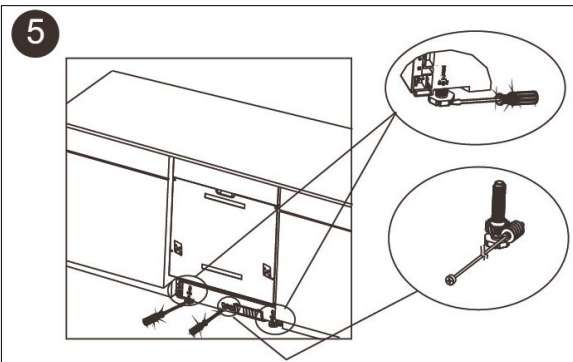

DISHWASHER INSTALLATION

DI642 & DI653 INSTALLATION

1	ST4*14	x14	6	x1	
2	ST3.5 x 45	x4	7	x2	
3	ST3.5 x 25	x2	8	x2	
4	x2	x2	9	x2	
5	ST3.5 x 16	x2	10	x2	

CUT-OUT DIMENSIONS

Please note image is not to scale.

Please refer to printed template supplied with dishwasher for correct scale.