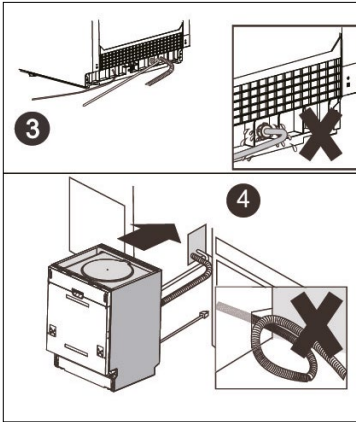

DISHWASHER INSTALLATION

DI642 & DI653 INSTALLATION

1	ST4*14	x14	6	x1	
2	ST3.5 x 45	x4	7	x2	
3	ST3.5 x 25	x2	8	x2	
4	x2	x2	9	x2	
5	ST3.5 x 16	x2	10	x2	

CUT-OUT DIMENSIONS

Please note image is not to scale.

Please refer to printed template supplied with dishwasher for correct scale.