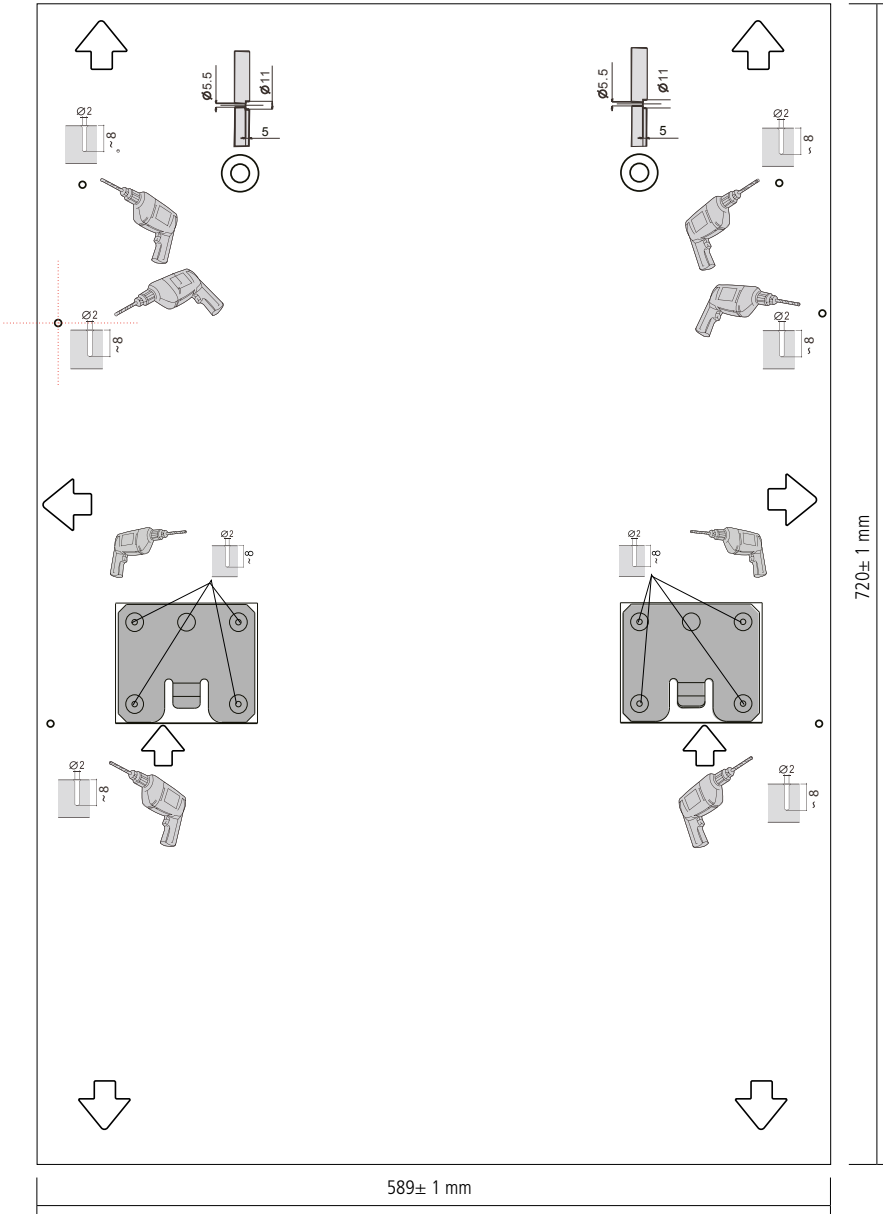

DISHWASHER INSTALLATION

DI642 & DI653 INSTALLATION

1	ST4*14	x14	6	x1	
2	ST3.5 x 45	x4	7	x2	
3	ST3.5 x 25	x2	8	x2	
4	x2	x2	9	x2	
5	ST3.5 x 16	x2	10	x2	

CUT-OUT DIMENSIONS

Please note image is not to scale.

Please refer to printed template supplied with dishwasher for correct scale.