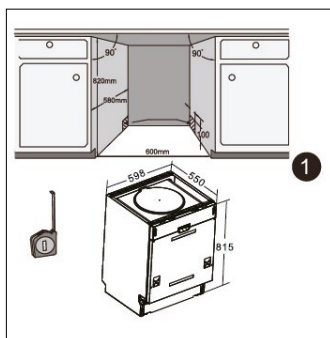

DISHWASHER INSTALLATION

DI642 & DI653 INSTALLATION

1	ST4*14	x14	6	x1	
2	ST3.5 x 45	x4	7	x2	
3	ST3.5 x 25	x2	8	x2	
4	x2	x2	9	x2	
5	ST3.5 x 16	x2	10	x2	

CUT-OUT DIMENSIONS

Please note image is not to scale.

Please refer to printed template supplied with dishwasher for correct scale.