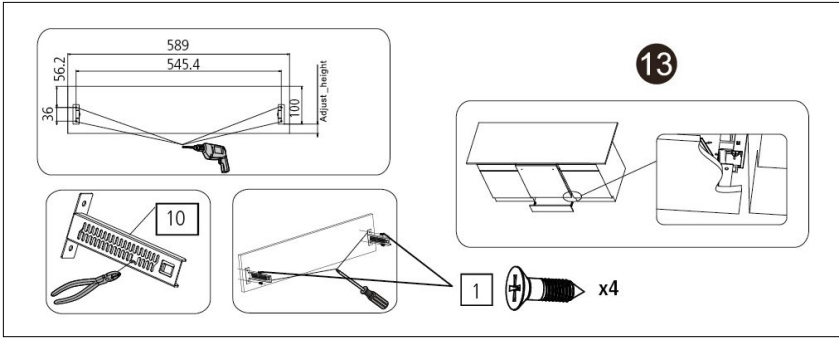

DISHWASHER INSTALLATION

DI642 & DI653 INSTALLATION

1	ST4*14	x14	6	x1	
2	ST3.5 x 45	x4	7	x2	
3	ST3.5 x 25	x2	8	x2	
4	x2	x2	9	x2	
5	ST3.5 x 16	x2	10	x2	

CUT-OUT DIMENSIONS

Please note image is not to scale.

Please refer to printed template supplied with dishwasher for correct scale.