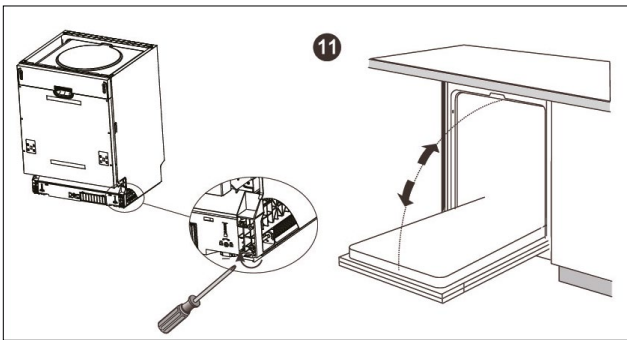

DISHWASHER INSTALLATION

DI642 & DI653 INSTALLATION

1	ST4*14	x14	6	x1	
2	ST3.5 x 45	x4	7	x2	
3	ST3.5 x 25	x2	8	x2	
4	x2	x2	9	x2	
5	ST3.5 x 16	x2	10	x2	

CUT-OUT DIMENSIONS

Please note image is not to scale.

Please refer to printed template supplied with dishwasher for correct scale.