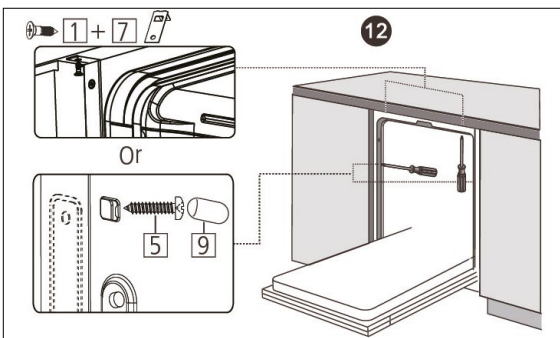

DISHWASHER INSTALLATION

DI642 & DI653 INSTALLATION

1	ST4*14	x14	6	x1	
2	ST3.5 x 45	x4	7	x2	
3	ST3.5 x 25	x2	8	x2	
4	x2	x2	9	x2	
5	ST3.5 x 16	x2	10	x2	

CUT-OUT DIMENSIONS

Please note image is not to scale.

Please refer to printed template supplied with dishwasher for correct scale.