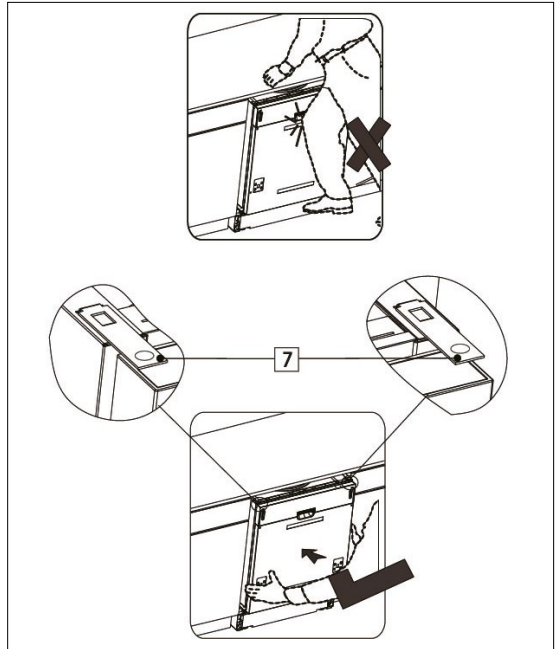

DISHWASHER INSTALLATION

DI642 & DI653 INSTALLATION

1	ST4*14	x14	6	x1	
2	ST3.5 x 45	x4	7	x2	
3	ST3.5 x 25	x2	8	x2	
4	x2	x2	9	x2	
5	ST3.5 x 16	x2	10	x2	

CUT-OUT DIMENSIONS

Please note image is not to scale.

Please refer to printed template supplied with dishwasher for correct scale.