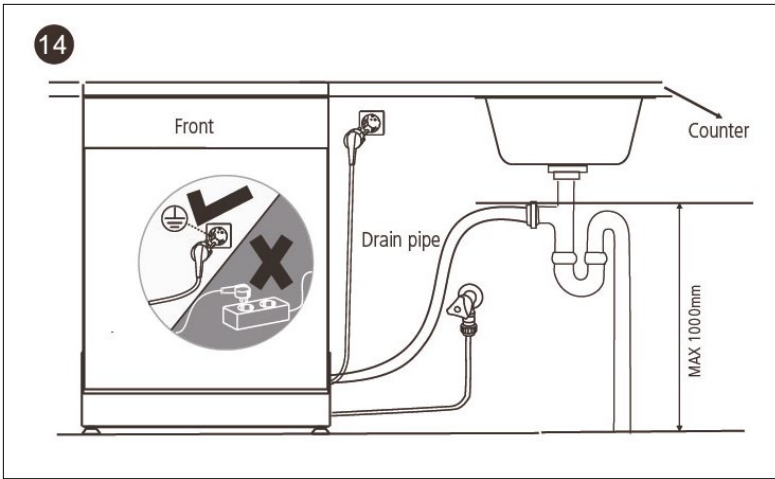

DISHWASHER INSTALLATION

DI642 & DI653 INSTALLATION

1	ST4*14	x14	6	x1	
2	ST3.5 x 45	x4	7	x2	
3	ST3.5 x 25	x2	8	x2	
4	x2	x2	9	x2	
5	ST3.5 x 16	x2	10	x2	

CUT-OUT DIMENSIONS

Please note image is not to scale.

Please refer to printed template supplied with dishwasher for correct scale.