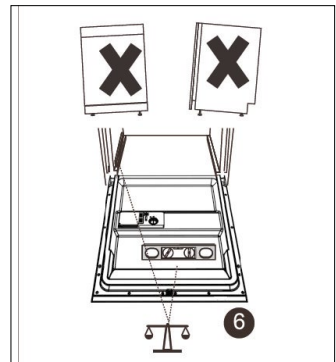

DISHWASHER INSTALLATION

DI642 & DI653 INSTALLATION

1	ST4*14	x14	6	x1	
2	ST3.5 x 45	x4	7	x2	
3	ST3.5 x 25	x2	8	x2	
4	x2	x2	9	x2	
5	ST3.5 x 16	x2	10	x2	

CUT-OUT DIMENSIONS

Please note image is not to scale.

Please refer to printed template supplied with dishwasher for correct scale.