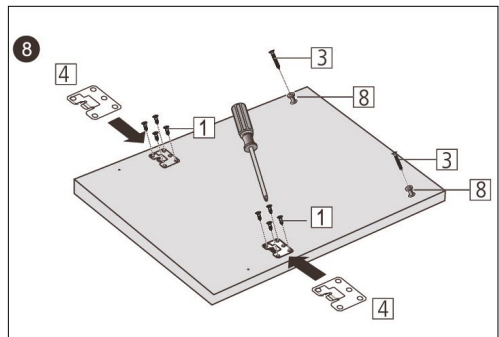

DISHWASHER INSTALLATION

DI642 & DI653 INSTALLATION

1	ST4*14	x14	6	x1	
2	ST3.5 x 45	x4	7	x2	
3	ST3.5 x 25	x2	8	x2	
4	x2	x2	9	x2	
5	ST3.5 x 16	x2	10	x2	

CUT-OUT DIMENSIONS

Please note image is not to scale.

Please refer to printed template supplied with dishwasher for correct scale.