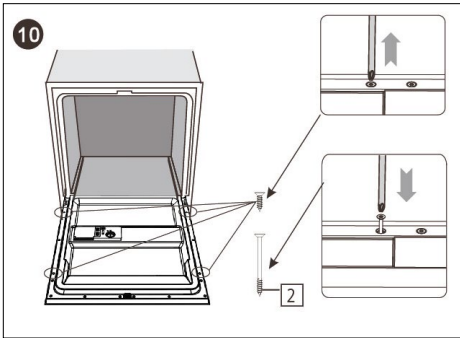

DISHWASHER INSTALLATION

DI642 & DI653 INSTALLATION

1	ST4*14	x14	6	x1	
2	ST3.5 x 45	x4	7	x2	
3	ST3.5 x 25	x2	8	x2	
4	x2	x2	9	x2	
5	ST3.5 x 16	x2	10	x2	

CUT-OUT DIMENSIONS

Please note image is not to scale.

Please refer to printed template supplied with dishwasher for correct scale.