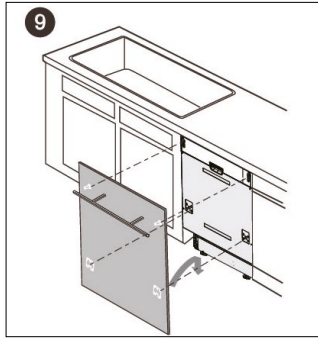

DISHWASHER INSTALLATION

DI642 & DI653 INSTALLATION

1	ST4*14	x14	6	x1	
2	ST3.5 x 45	x4	7	x2	
3	ST3.5 x 25	x2	8	x2	
4	x2	x2	9	x2	
5	ST3.5 x 16	x2	10	x2	

CUT-OUT DIMENSIONS

Please note image is not to scale.

Please refer to printed template supplied with dishwasher for correct scale.