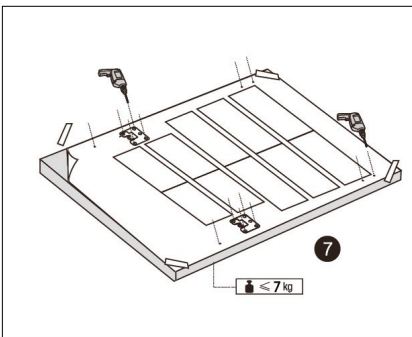

DISHWASHER INSTALLATION

DI642 & DI653 INSTALLATION

1	ST4*14	x14	6	x1	
2	ST3.5 x 45	x4	7	x2	
3	ST3.5 x 25	x2	8	x2	
4	x2	x2	9	x2	
5	ST3.5 x 16	x2	10	x2	

CUT-OUT DIMENSIONS

Please note image is not to scale.

Please refer to printed template supplied with dishwasher for correct scale.