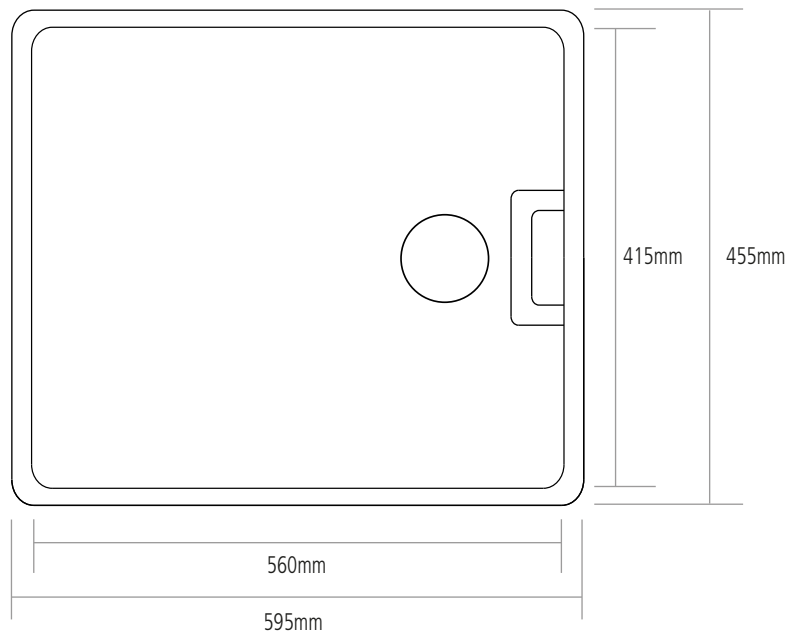

# DIMENSIONS

**BOWL DEPTH:** 205MM

**OVERALL SINK DEPTH:** 250MM

**MIN. BASE UNIT:** 600MM

**SINK TAPPERS FROM TOP TO**

**BOTTOM BY APPROX. 5MM**

---

NOTE: All sink dimensions may vary by plus-or-minus 2%