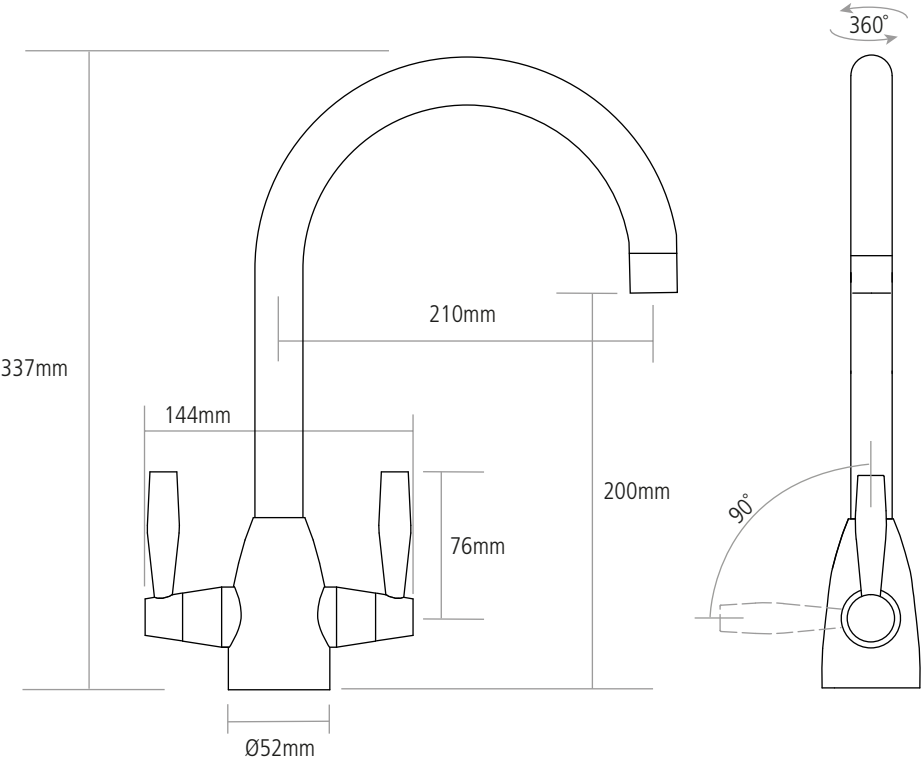

DIMENSIONS

Worktop cut-out 35mm required