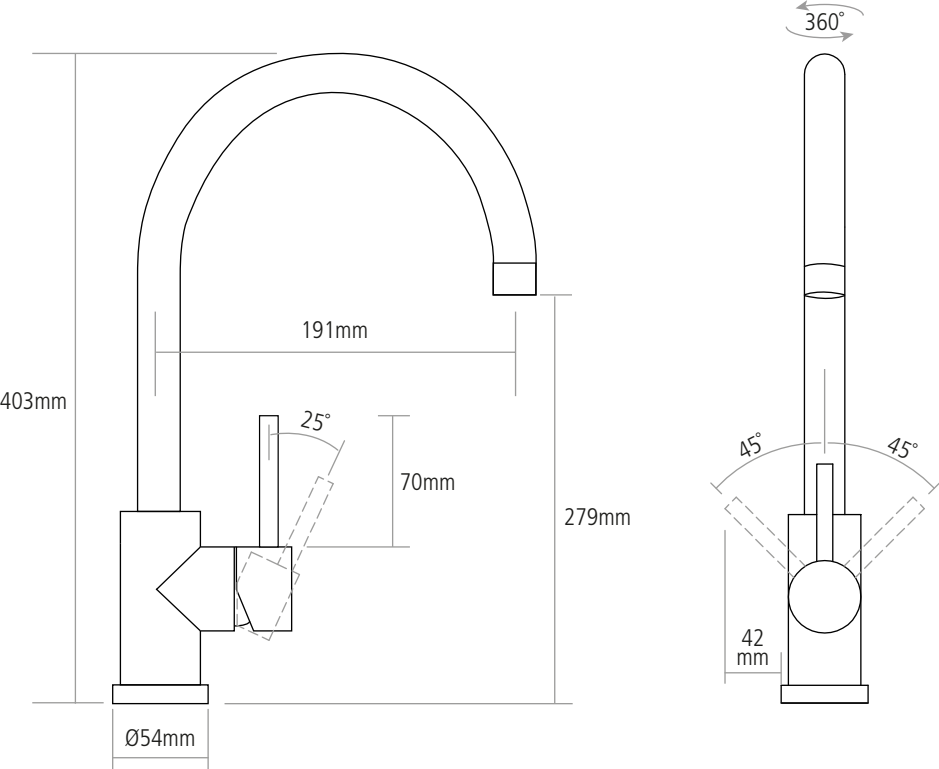

DIMENSIONS

Worktop cut-out 35mm required