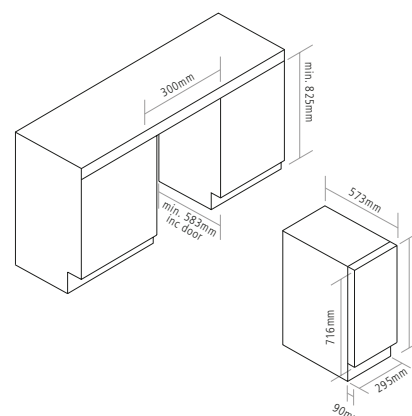

DIMENSIONS

Features

CHAMPAGNE SHELVES

The easy-slide beech shelves are non-scratch so they won't damage bottle labels. If Champagne is your drink of choice, the slatted design allows you to store larger bottles so you're prepared for any special occasion.