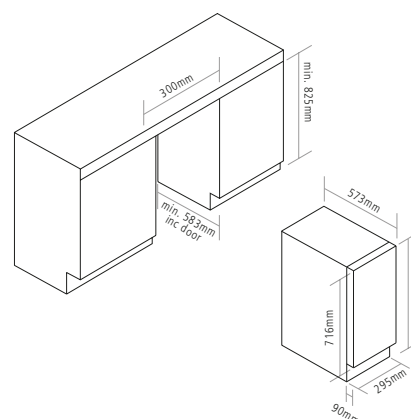

### DIMENSIONS

w:295mm

- Fan circulated cool air for even temperature distribution
- Reversible door
- Beech shelves
- 5 Sliding shelves and 1 base shelf
- 100% CFC/HFC free
- Toughened UV protected glass door
- Humidity control water tank
- Black cabinet interior and exterior
- Recessed for fitting furniture plinth
- Air ventilation through plinth grille
- Supplied with both gunmetal universal plinth grille w:230mm and full width grille

### CAPACITY

- 1.98 Cu Ft/56 Litre total net capacity
  - 2.33 Cu Ft/66 Litre total gross capacity
  - Stores max.19 Bordeaux style wine bottles 750ml
- Bottle stacking diagrams available at [caple.co.uk](http://caple.co.uk)

### DIMENSIONS