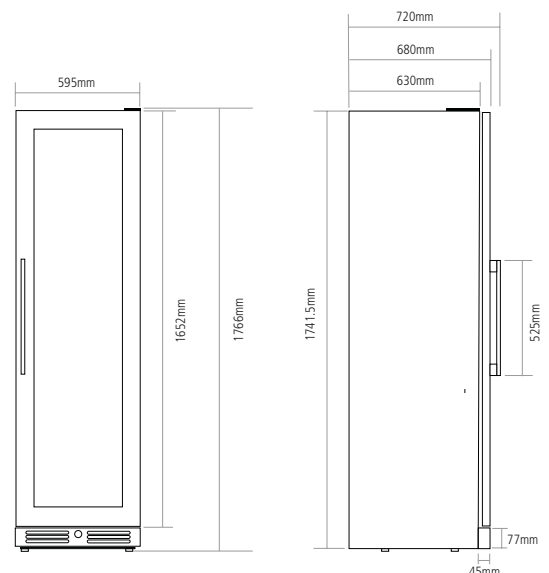

SENSE FREESTANDING WINE CABINETS

PRODUCT CODE

WF1551

DIMENSIONS

 h: 1766mm

PERFORMANCE

e Energy class C
 Energy consumption 290Wh/yr
 Ambient temperature 16°C - 32°C
 Temperature range:
 Upper: 5°C - 18°C
 Middle: 5°C - 10°C
 Lower: 10°C - 18°C
 Humidity range >65%RH
 Quiet operation 45dB[A]

CAPACITY

- 14.23 Cu ft/404 Litre total net capacity
- 15.86 Cu ft/499 Litre total gross capacity

Stores max.111 Bordeaux style wine bottles 750ml [22 bottles on upper zone, 45 bottles on middle zone and 44 bottles on lower zone] If Wine Glass Rack is replaced by WSHELF1, upper zone capacity increases to 44 bottles. Bottle Stacking diagrams available at caple.co.uk

OPTIONAL EXTRAS

- 2 beech shelves [WSHELF1]
- Black square handle [HANDLE7BK]
- Replacement charcoal filter [WC1CF]
- x6 Wine label holders [WINELABEL]

DIMENSIONS

Features

WINE GLASS RACK

The glass rack allows you to convert some of your wine cabinet into storage for wine glasses, giving you the perfect glass.