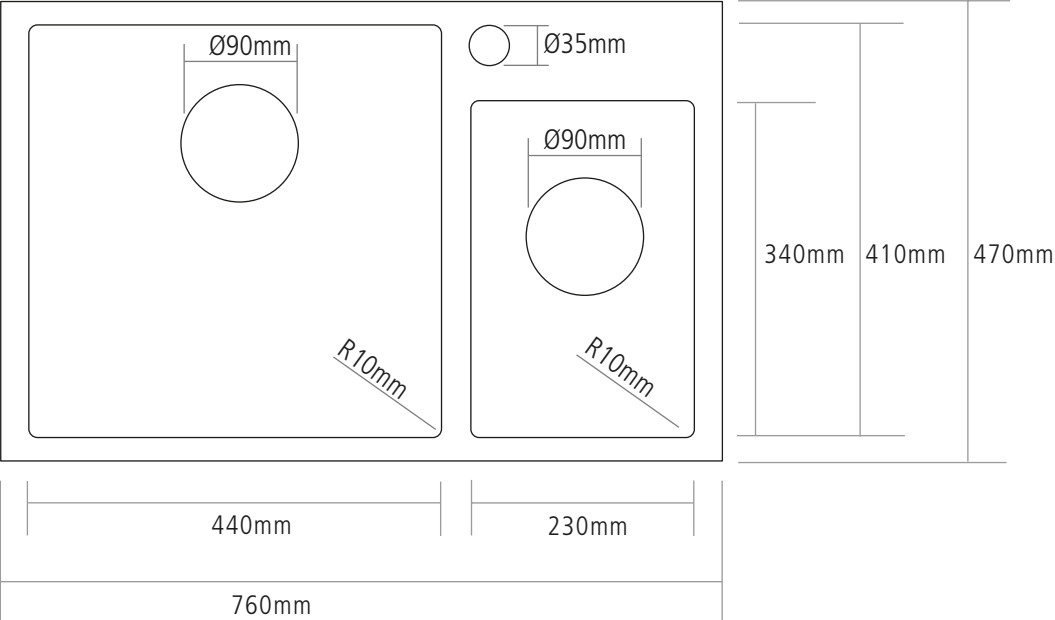

DIMENSIONS

BOWL DEPTH: 220MM

SMALL BOWL DEPTH: 200MM

MIN. BASE UNIT: 800MM

NOTE: For cut-out shape go to www.cagle.co.uk for template