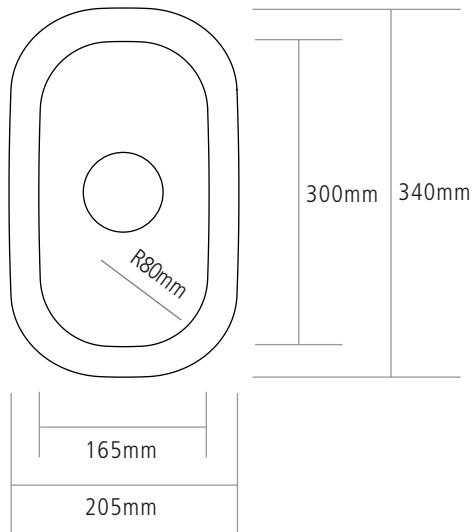

# DIMENSIONS

---

**BOWL DEPTH:** 140MM

**MIN. BASE UNIT:** 300MM

---

**NOTE:** For cut-out shape go to [www.caple.co.uk](http://www.caple.co.uk) for template