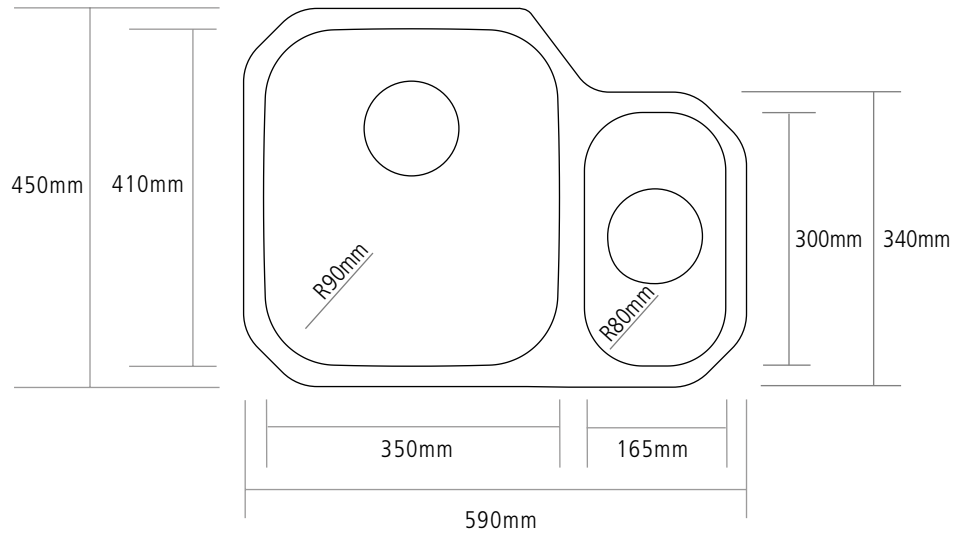

DIMENSIONS

BOWL DEPTH: 180MM

SMALL BOWL DEPTH: 125MM

MIN. BASE UNIT: 600MM

NOTE: For cut-out shape go to www.cable.co.uk for template