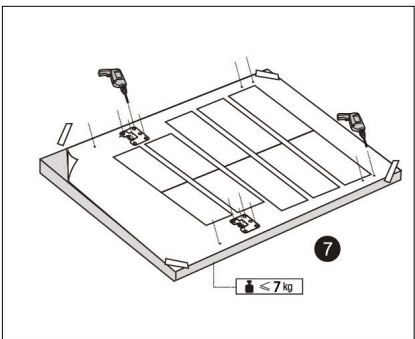

Dishwasher Installation.

DI642 & DI653 INSTALLATION

1	ST4*14	x14	6	x1	
2	ST3.5 x 45	x4	7	x2	
3	ST3.5 x 25	x2	8	x2	
4	x2	x2	9	x2	
5	ST3.5 x 16	x2	10	x2	

CUT-OUT DIMENSIONS

Please note image is not to scale.

Please refer to printed template supplied with dishwasher for correct scale.