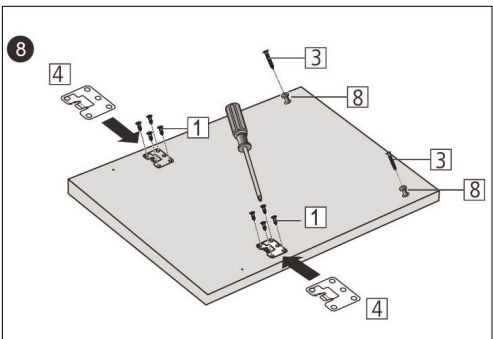

Dishwasher Installation.

DI642 & DI653 INSTALLATION

1	ST4*14	x14	6	x1	
2	ST3.5 x 45	x4	7	x2	
3	ST3.5 x 25	x2	8	x2	
4	x2	x2	9	x2	
5	ST3.5 x 16	x2	10	x2	

CUT-OUT DIMENSIONS

Please note image is not to scale.

Please refer to printed template supplied with dishwasher for correct scale.