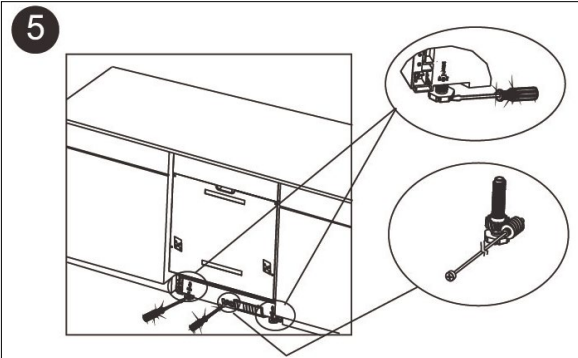

Dishwasher Installation.

DI642 & DI653 INSTALLATION

1	ST4*14	x14	6	x1	
2	ST3.5 x 45	x4	7	x2	
3	ST3.5 x 25	x2	8	x2	
4	x2	x2	9	x2	
5	ST3.5 x 16	x2	10	x2	

CUT-OUT DIMENSIONS

Please note image is not to scale.