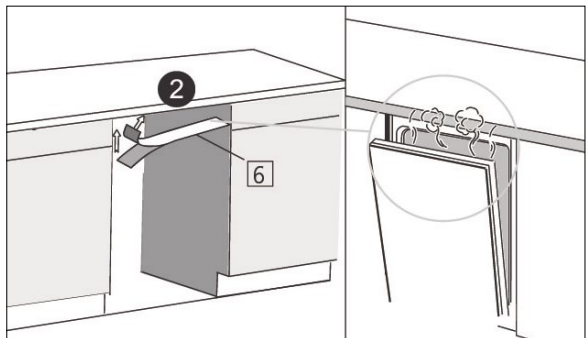

Dishwasher Installation.

DI642 & DI653 INSTALLATION

1	ST4*14	x14	6	x1	
2	ST3.5 x 45	x4	7	x2	
3	ST3.5 x 25	x2	8	x2	
4	x2	x2	9	x2	
5	ST3.5 x 16	x2	10	x2	

CUT-OUT DIMENSIONS

Please note image is not to scale.