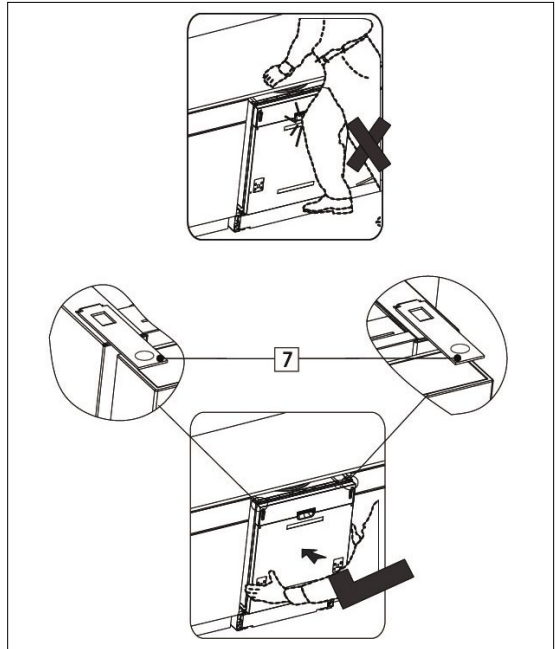

Dishwasher Installation.

DI642 & DI653 INSTALLATION

1	ST4*14	x14	6	x1	
2	ST3.5 x 45	x4	7	x2	
3	ST3.5 x 25	x2	8	x2	
4	x2	x2	9	x2	
5	ST3.5 x 16	x2	10	x2	

CUT-OUT DIMENSIONS

Please note image is not to scale.

Please refer to printed template supplied with dishwasher for correct scale.