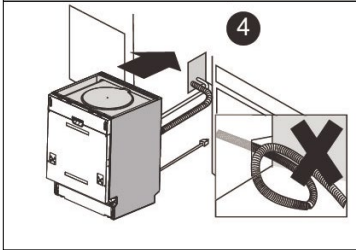

Dishwasher Installation.

DI642 & DI653 INSTALLATION

1	ST4*14	x14	6	x1	
2	ST3.5 x 45	x4	7	x2	
3	ST3.5 x 25	x2	8	x2	
4	x2	x2	9	x2	
5	ST3.5 x 16	x2	10	x2	

CUT-OUT DIMENSIONS

Please note image is not to scale.