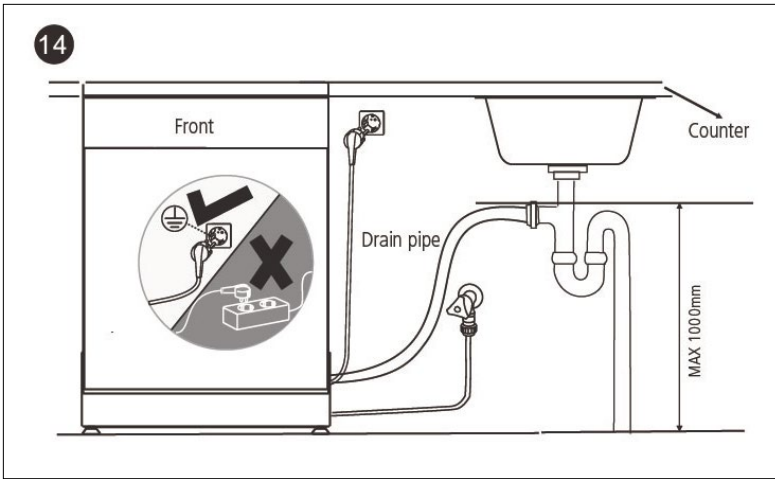

Dishwasher Installation.

DI642 & DI653 INSTALLATION

1	ST4*14	x14	6	x1	
2	ST3.5 x 45	x4	7	x2	
3	ST3.5 x 25	x2	8	x2	
4	x2	x2	9	x2	
5	ST3.5 x 16	x2	10	x2	

CUT-OUT DIMENSIONS

Please note image is not to scale.

Please refer to printed template supplied with dishwasher for correct scale.