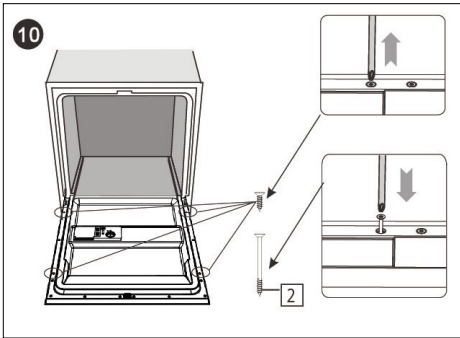

Dishwasher Installation.

DI642 & DI653 INSTALLATION

1	ST4*14	x14	6	x1	
2	ST3.5 x 45	x4	7	x2	
3	ST3.5 x 25	x2	8	x2	
4	x2	x2	9	x2	
5	ST3.5 x 16	x2	10	x2	

CUT-OUT DIMENSIONS

Please note image is not to scale.

Please refer to printed template supplied with dishwasher for correct scale.