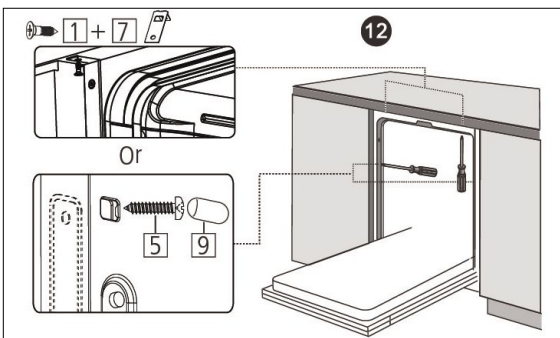

Dishwasher Installation.

DI642 & DI653 INSTALLATION

1	ST4*14	x14	6	x1	
2	ST3.5 x 45	x4	7	x2	
3	ST3.5 x 25	x2	8	x2	
4	x2	x2	9	x2	
5	ST3.5 x 16	x2	10	x2	

CUT-OUT DIMENSIONS

Please note image is not to scale.

Please refer to printed template supplied with dishwasher for correct scale.