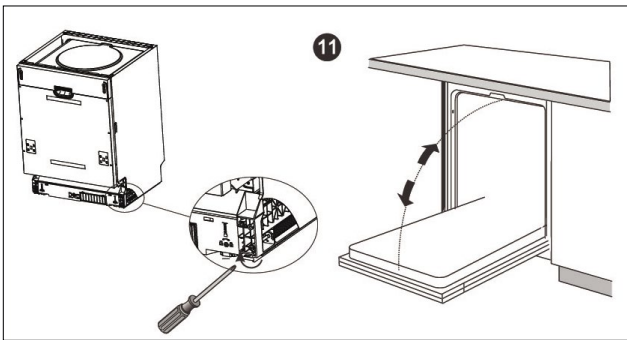

Dishwasher Installation.

DI642 & DI653 INSTALLATION

1	ST4*14	x14	6	x1	
2	ST3.5 x 45	x4	7	x2	
3	ST3.5 x 25	x2	8	x2	
4	x2	x2	9	x2	
5	ST3.5 x 16	x2	10	x2	

CUT-OUT DIMENSIONS

Please note image is not to scale.

Please refer to printed template supplied with dishwasher for correct scale.