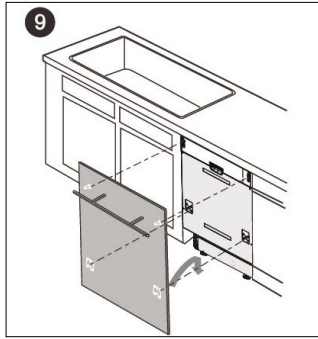

Dishwasher Installation.

DI642 & DI653 INSTALLATION

1	ST4*14	x14	6	x1	
2	ST3.5 x 45	x4	7	x2	
3	ST3.5 x 25	x2	8	x2	
4	x2	x2	9	x2	
5	ST3.5 x 16	x2	10	x2	

CUT-OUT DIMENSIONS

Please note image is not to scale.

Please refer to printed template supplied with dishwasher for correct scale.