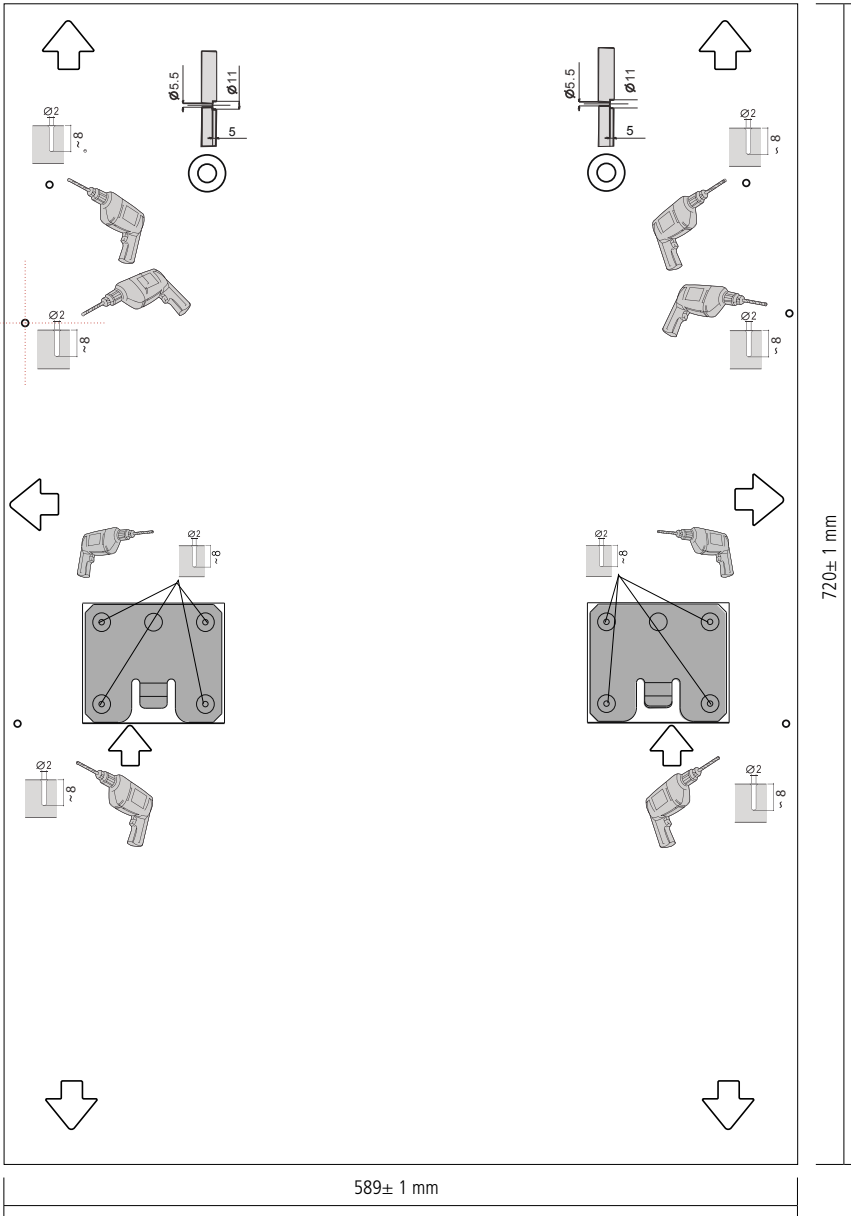

Dishwasher Installation.

DI642 & DI653 INSTALLATION

1	ST4*14	x14	6	x1	
2	ST3.5 x 45	x4	7	x2	
3	ST3.5 x 25	x2	8	x2	
4	x2	x2	9	x2	
5	ST3.5 x 16	x2	10	x2	

CUT-OUT DIMENSIONS

Please note image is not to scale.

Please refer to printed template supplied with dishwasher for correct scale.