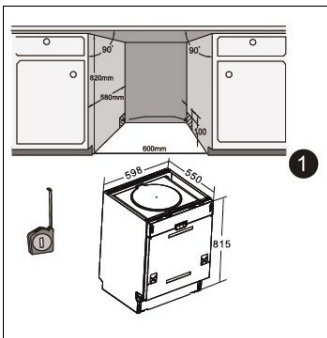

Dishwasher Installation.

DI642 & DI653 INSTALLATION

1	ST4*14	x14	6	x1	
2	ST3.5 x 45	x4	7	x2	
3	ST3.5 x 25	x2	8	x2	
4	x2	x2	9	x2	
5	ST3.5 x 16	x2	10	x2	

CUT-OUT DIMENSIONS

Please note image is not to scale.

Please refer to printed template supplied with dishwasher for correct scale.