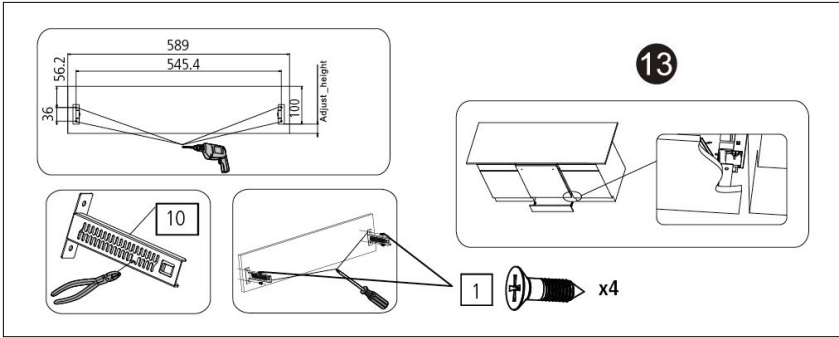

Dishwasher Installation.

DI642 & DI653 INSTALLATION

1	ST4*14	x14	6	x1	
2	ST3.5 x 45	x4	7	x2	
3	ST3.5 x 25	x2	8	x2	
4	x2	x2	9	x2	
5	ST3.5 x 16	x2	10	x2	

CUT-OUT DIMENSIONS

Please note image is not to scale.

Please refer to printed template supplied with dishwasher for correct scale.