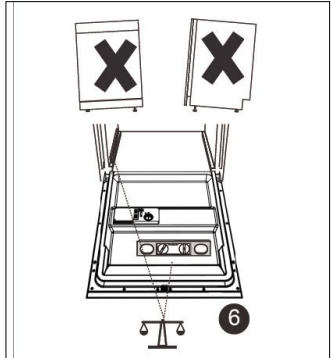

Dishwasher Installation.

DI642 & DI653 INSTALLATION

1	ST4*14	x14	6	x1	
2	ST3.5 x 45	x4	7	x2	
3	ST3.5 x 25	x2	8	x2	
4	x2	x2	9	x2	
5	ST3.5 x 16	x2	10	x2	

CUT-OUT DIMENSIONS

Please note image is not to scale.

Please refer to printed template supplied with dishwasher for correct scale.