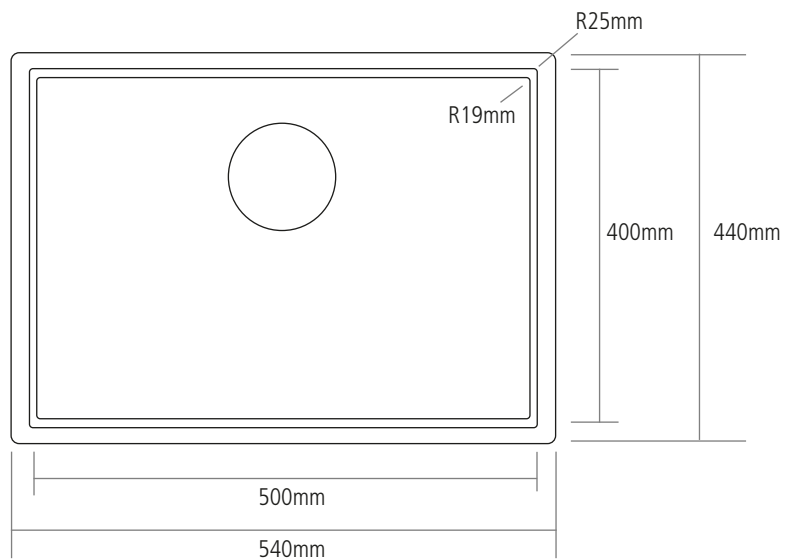

# DIMENSIONS

---

**MAIN BOWL DEPTH:** 200MM

**MIN. BASE UNIT:** 600MM

**CUT-OUT SIZE:** 420 X 520MM

---