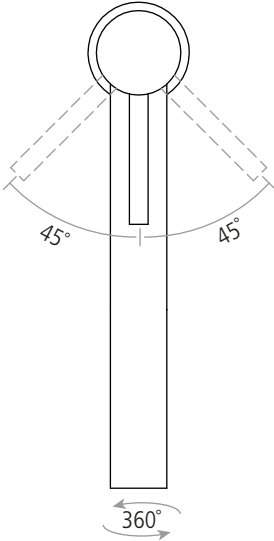

DIMENSIONS

Worktop cut-out 35mm required