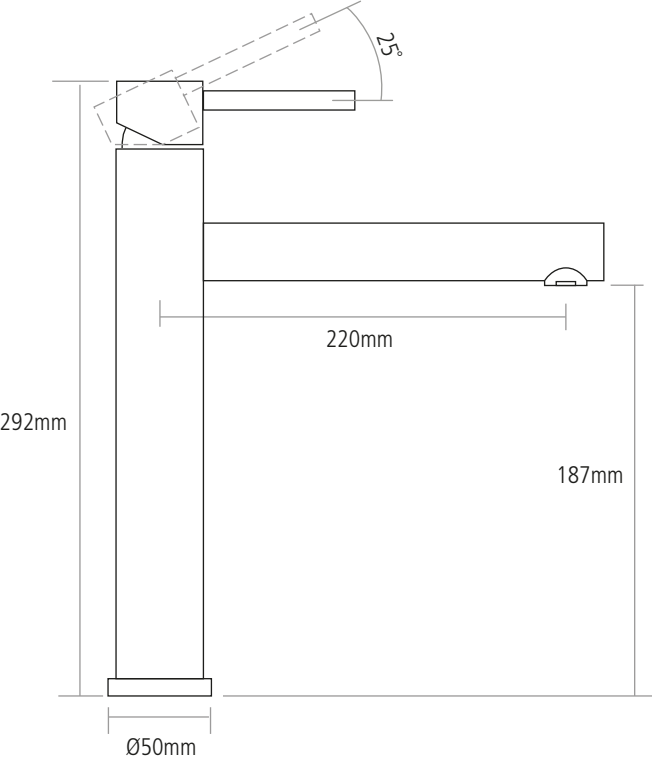

DIMENSIONS

Worktop cut-out 35mm required