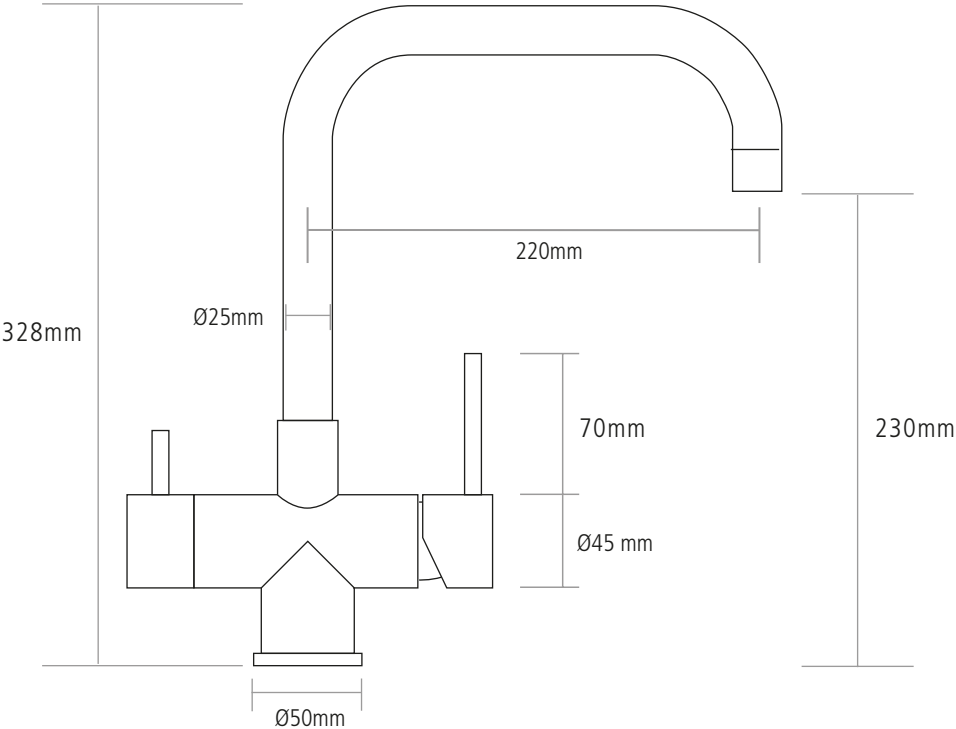

DIMENSIONS

Worktop cut-out 35mm required