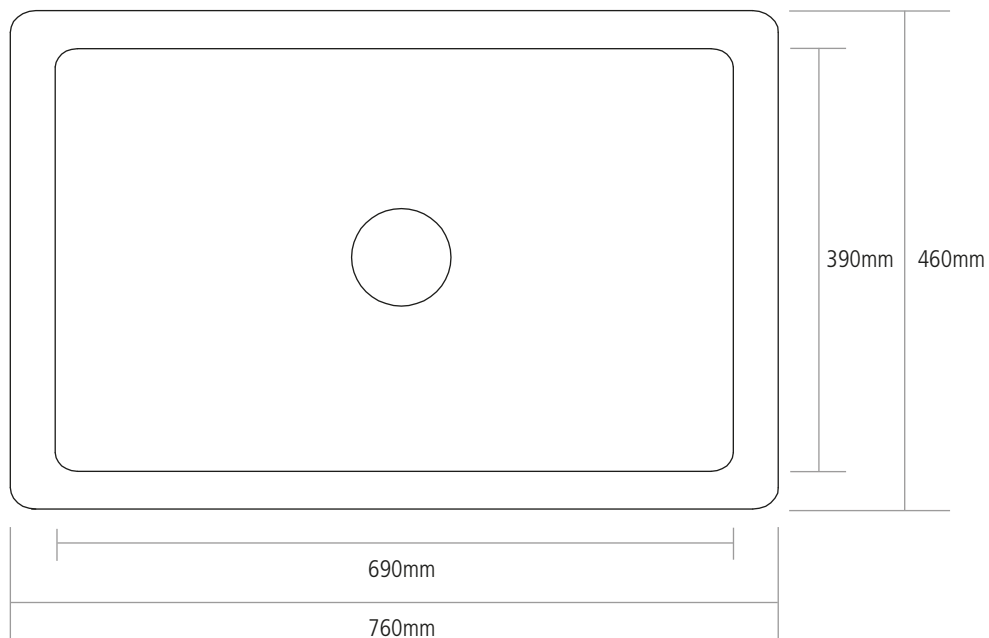

DIMENSIONS

BOWL DEPTH: 235MM

OVERALL SINK DEPTH: 265MM

MIN. BASE UNIT: 800MM

CUT-OUT SIZE: 740 X 440MM

NOTE: All sink dimensions may vary by plus-or-minus 2%