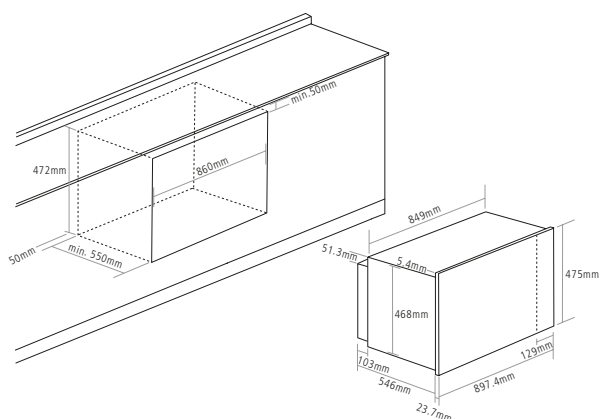

SENSE ELECTRIC 90CM SINGLE OVEN

MotionHeat+

DIMENSIONS

PRODUCT CODE

S C2902

DIMENSIONS

↔ w:900mm

PERFORMANCE

OVEN FEATURES

- MotionHeat+ technology
- 96 Litre XL capacity
- Full touch control
- Programmable electronic timer
- Self-cleaning catalytic liners [back and sides]
- Easy clean enamel interior
- Two internal lights
- Closed door grilling
- Rotisserie cooking
- Easy to remove chrome shelf racks
- Triple glazed door
- Full width inner door glass
- Tangential cooling fan