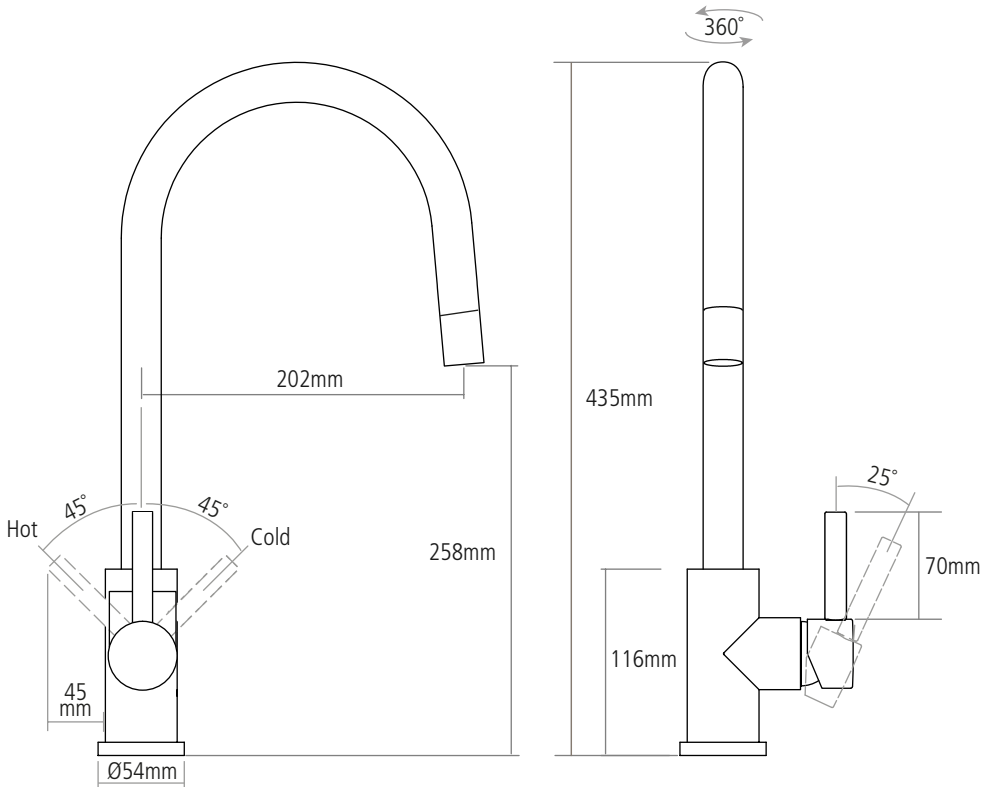

DIMENSIONS

Worktop cut-out 35mm required

Note: Pull-out hose extended by 500mm