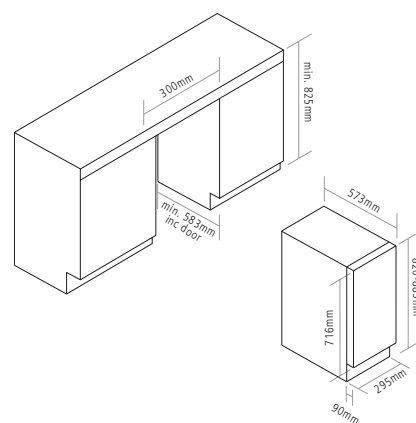

SENSE UNDERCOUNTER SINGLE ZONE WINE CABINET

PRODUCT CODE

Wi3123GM

DIMENSIONS

↔ w:295mm

PERFORMANCE

e Energy class A
 Energy consumption
 140kWh/yr
 Ambient temperature
 16°C - 32°C
 Temperature range
 5°C - 18°C
 Humidity range >65%RH
 Quiet operation 43dB[A]

FINISH AVAILABLE

■ Gunmetal

GENERAL FEATURES

- One piece gunmetal door
- Shelves can accommodate 750ml Bordeaux, Burgundy and Champagne bottles
- No-frost compressor cooling technology maintains a consistent temperature
- Single temperature zone stores either red, white or sparkling wine
- Touch controls and white LED display
- Converts into a can chiller using optional glass shelving
- UV/heat-free white LED lighting [switchable]
- Vibration free
- Adjustable height to fit 100 - 150mm plinth
- Black square handle
- Beech shelves
- Fan circulated cool air for even temperature distribution
- Reversible door
- 5 Sliding shelves and 1 base shelf
- 100% CFC/HFC free
- Toughened UV protected glass door
- Humidity control water tank
- Black cabinet interior and exterior
- Recessed for fitting furniture plinth
- Air ventilation through plinth grille
- Supplied with both gunmetal universal plinth grille w:230mm and full width grille

CAPACITY

- 1.98 Cu Ft/56 Litre total net capacity
 - 2.33 Cu Ft/66 Litre total gross capacity
 - Stores max.19 Bordeaux style wine bottles 750ml
- Bottle stacking diagrams available at cagle.co.uk

OPTIONAL EXTRAS

- 6 Wine labels [WINELABEL]
 - 3 Frosted glass shelves with black plastic trim [GSHELFPACK/300]
- Visit cagle.co.uk for full range

DIMENSIONS

Features

CHAMPAGNE SHELVES

The easy-slide beech shelves are non-scratch so they won't damage bottle labels. If Champagne is your drink of choice, the slatted design allows you to store larger bottles so you're prepared for any special occasion.