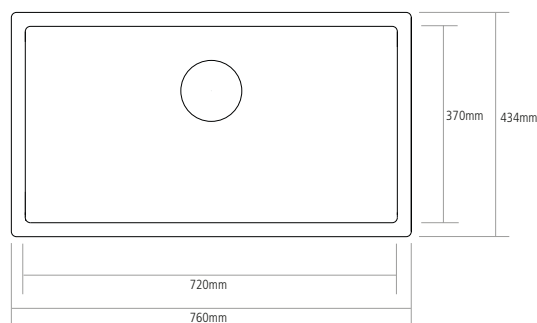

FEATURES

- No tap facility
- 90mm waste outlets for a basket strainer wastes
- Suitable for a waste disposer
- Chrome wastes, overflow and plumbing kit included

ACCESSORY OPTIONS

Stainless steel foldmat
FMAT/SS

Glass chopping board
CGCB2

Basket strainer waste
decorative cover
CWC2

DIMENSIONS

BOWL DEPTH: 220MM
MIN. BASE UNIT: 800MM